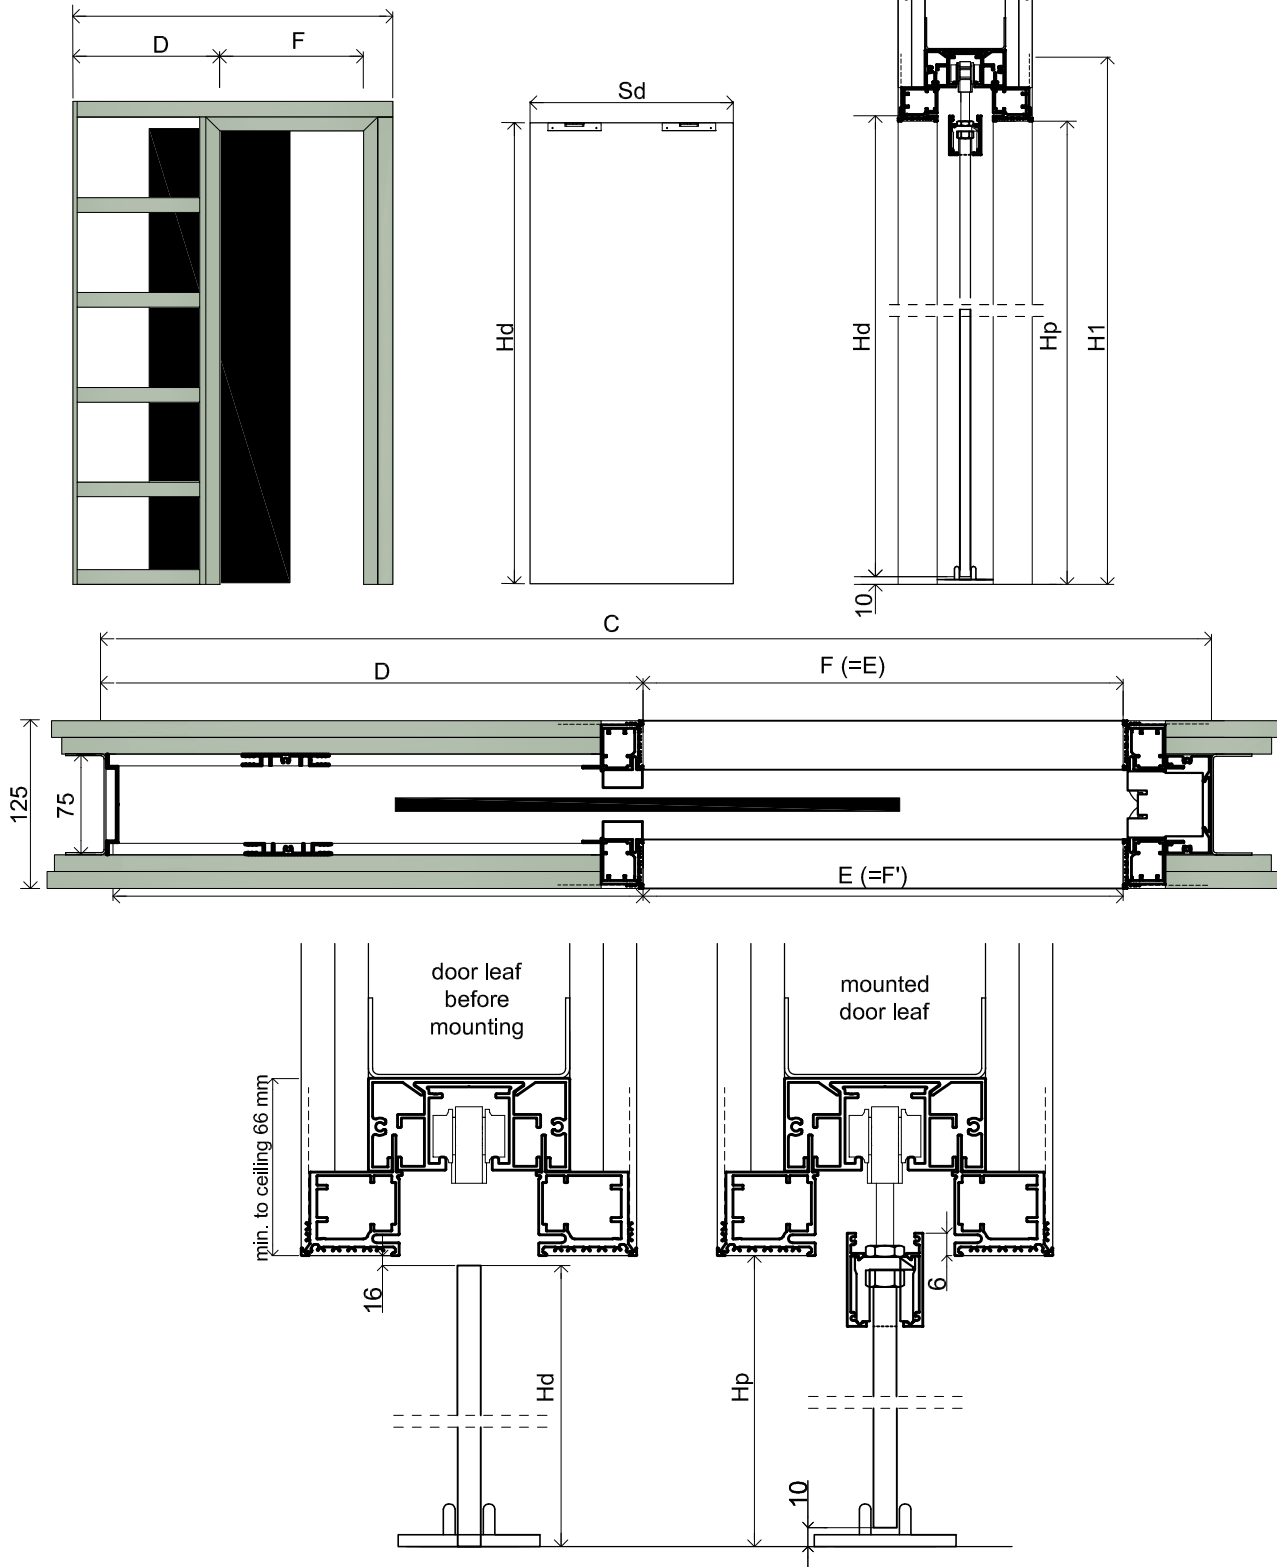

B01 V

cassette with concealed door frame, drywall thickness 125 mm

technical information

drywall thickness 125 mm
glass pane

MODULE	Door leaf width Sd [mm]	Cassette total width C [mm]	Cassette pocket width D [mm]	Passageway width in the frame E [mm]	Passageway width without the frame F [mm]	Cassette pocket depth after finish G [mm]
70	618	1308	642	600	600	633
80	718	1508	742	700	700	733
90	818	1708	842	800	800	833
100	918	1908	942	900	900	933
110	1018	2108	1042	1000	1000	1033

Door leaf height Hd [mm]	Passageway height Hp [mm]	Cassette total height H1 [mm]
2014	2030	2096

Non-standard dimensions made to order