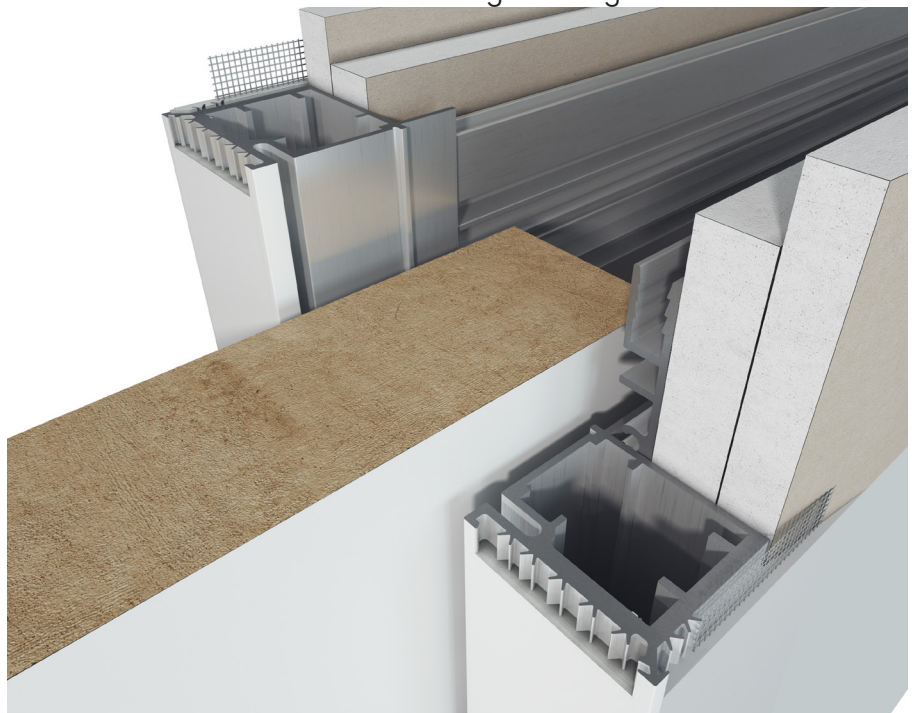

Assembly instruction

B01

cassette with concealed door frame for
125 mm drywall single

1 Note: Prior to installation, check the tightening of the screws on the slider stopper [2]

* opcija / option / varianta / volba / вариант

ПОС
SOFT
CLOSING

1*  x2	3a*  + 3b*  x4	5a  5b  x2
2*  x2	4*  x4	6  x1

a.'

b.'

c.'