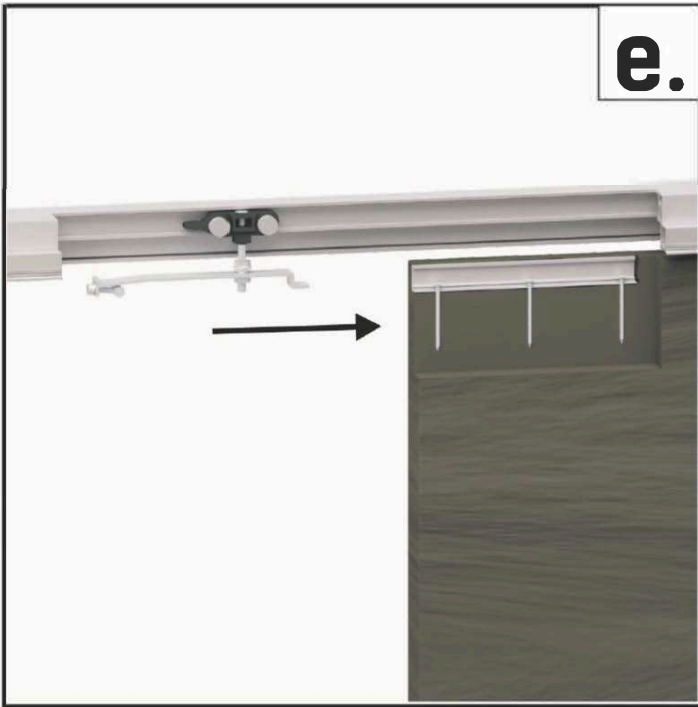

Assembly instruction

B01

cassette with concealed door frame for
125 mm drywall single

1 Note: Prior to installation, check the tightening of the screws on the slider stopper [2]

* opcija / option / varianta / volba / вариант

ПОС
SOFT
CLOSING

1*  x2	3a*  + 3b*  x4	5a  5b  x2
2*  x2	4*  x4	6  x1

a.'

b.'

c.'