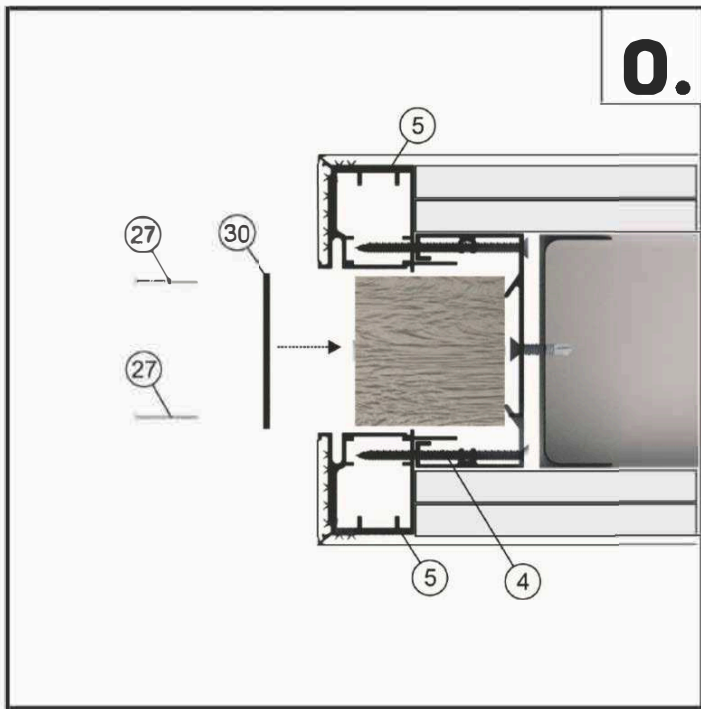

Assembly instruction

B01

cassette with concealed door frame for
125 mm drywall single

1 Note: Prior to installation, check the tightening of the screws on the slider stopper [2]

* opcija / option / varianta / volba / вариант

ПОС
SOFT
CLOSING

1*  x2	3a*  + 3b*  x4	5a  5b  x2
2*  x2	4*  x4	6  x1

a.'

b.'

c.'