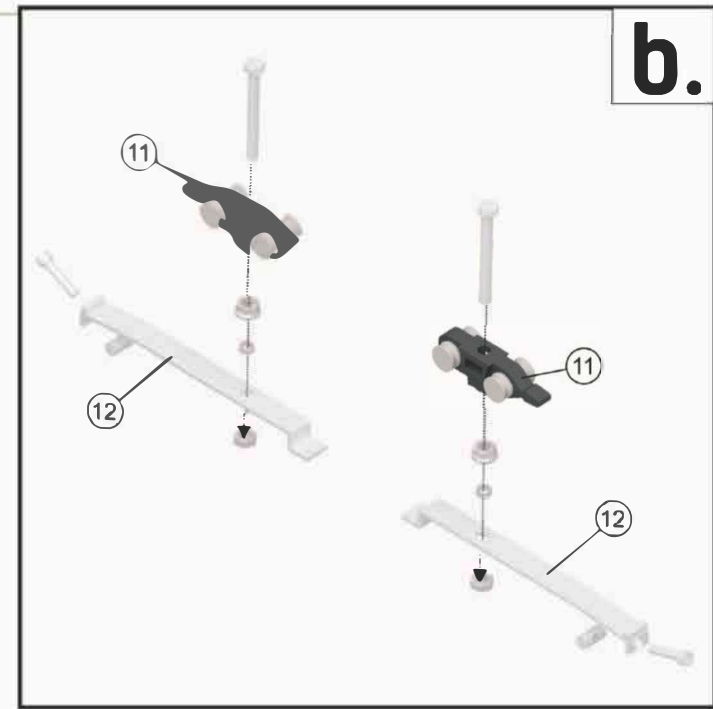

Assembly instruction

B01

cassette with concealed door frame for
125 mm drywall single

1 Note: Prior to installation, check the tightening of the screws on the slider stopper [2]

* opcija / option / varianta / volba / вариант

ПОС
SOFT
CLOSING

1*  x2	3a*  + 3b*  x4	5a  5b  x2
2*  x2	4*  x4	6  x1

a.'

b.'

c.'