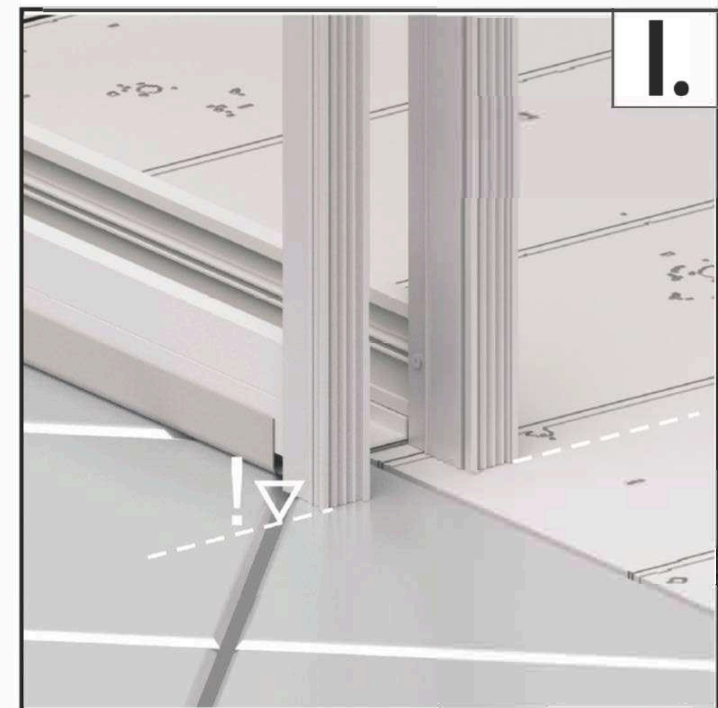

Assembly instruction

B01

cassette with concealed door frame for
125 mm drywall single

1 Note: Prior to installation, check the tightening of the screws on the slider stopper [2]

* opcija / option / varianta / volba / вариант