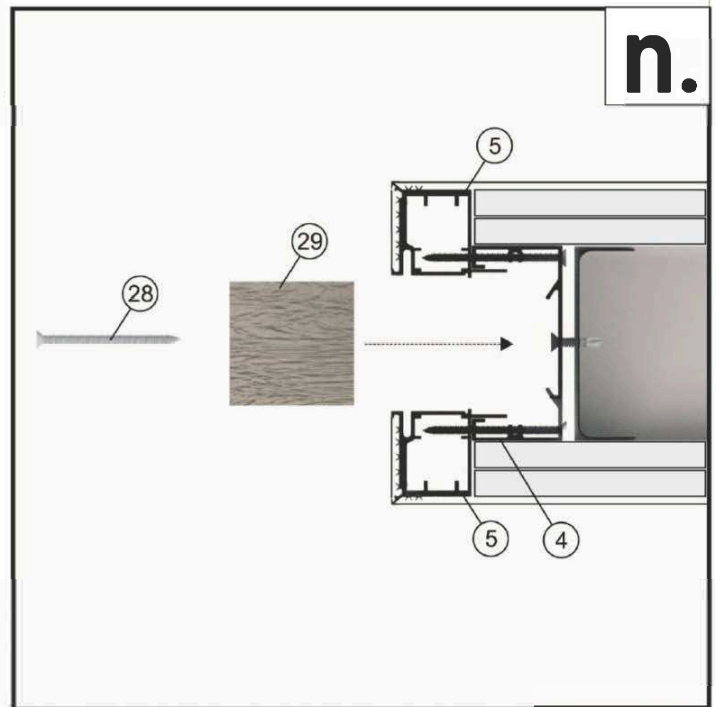

Assembly instruction

B01

cassette with concealed door frame for
125 mm drywall single

1 Note: Prior to installation, check the tightening of the screws on the slider stopper [2]

* opcija / option / varianta / volba / вариант

ПОС
SOFT
CLOSING

1*  x2	3a*  + 3b*  x4	5a  5b  x2
2*  x2	4*  x4	6  x1

a.'

b.'

c.'