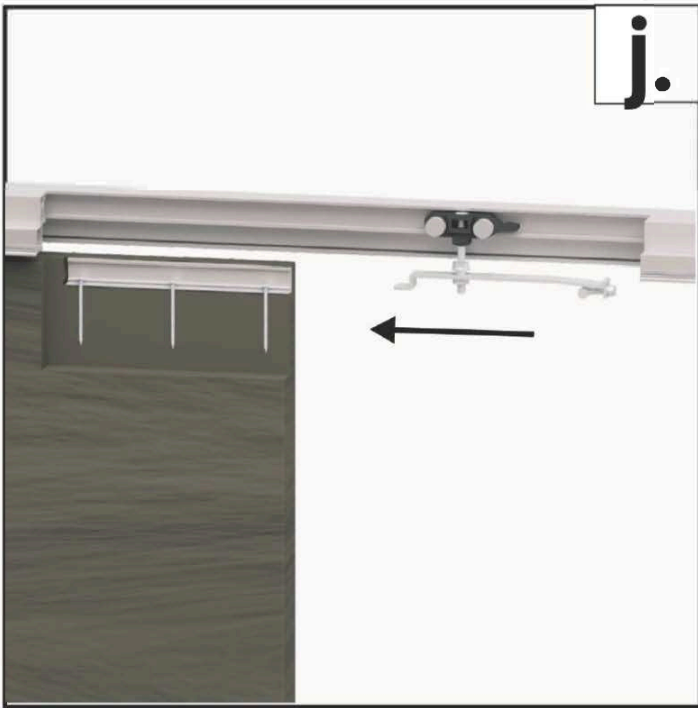

Assembly instruction

B01

cassette with concealed door frame for
125 mm drywall single

1 Note: Prior to installation, check the tightening of the screws on the slider stopper [2]

* opcija / option / varianta / volba / вариант

ПОС
SOFT
CLOSING

1*  x2	3a*  + 3b*  x4	5a  5b  x2
2*  x2	4*  x4	6  x1

a.'

b.'

c.'