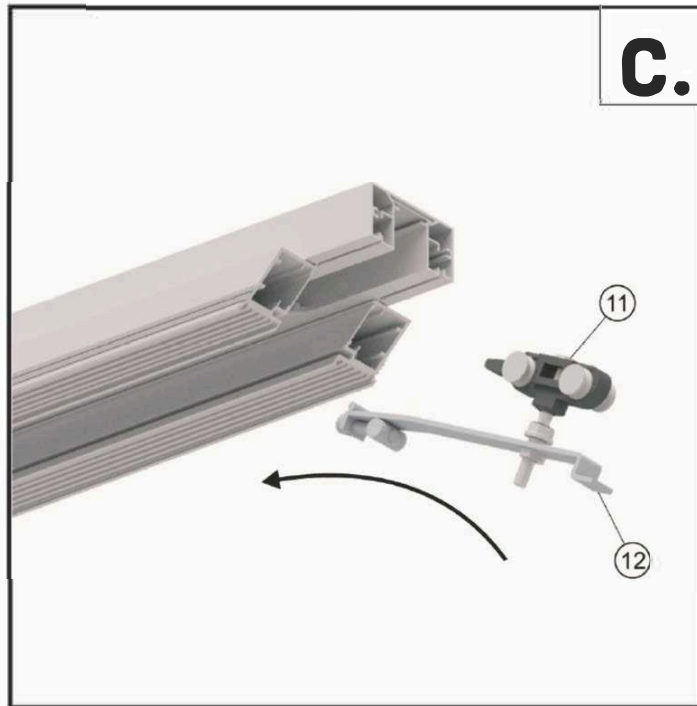

Assembly instruction

B01

cassette with concealed door frame for
125 mm drywall single

1 Note: Prior to installation, check the tightening of the screws on the slider stopper [2]

* opcija / option / varianta / volba / вариант

ПОС
SOFT
CLOSING

1*  x2	3a*  + 3b*  x4	5a  5b  x2
2*  x2	4*  x4	6  x1

a.'

b.'

c.'