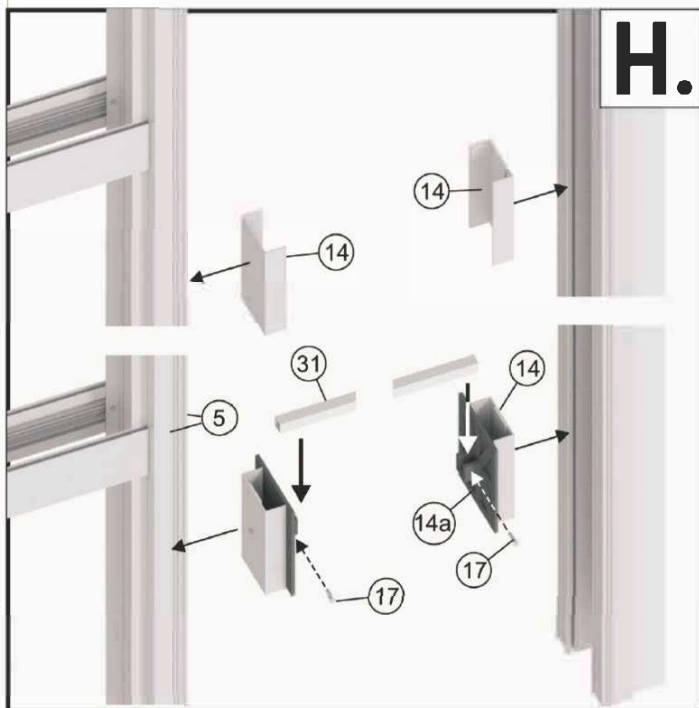

Assembly instruction

B01

cassette with concealed door frame for
125 mm drywall single

1 Note: Prior to installation, check the tightening of the screws on the slider stopper [2]

* opcija / option / varianta / volba / вариант

ПОС
SOFT
CLOSING

1*  x2	3a*  + 3b*  x4	5a  5b  x2
2*  x2	4*  x4	6  x1

a.'

b.'

c.'