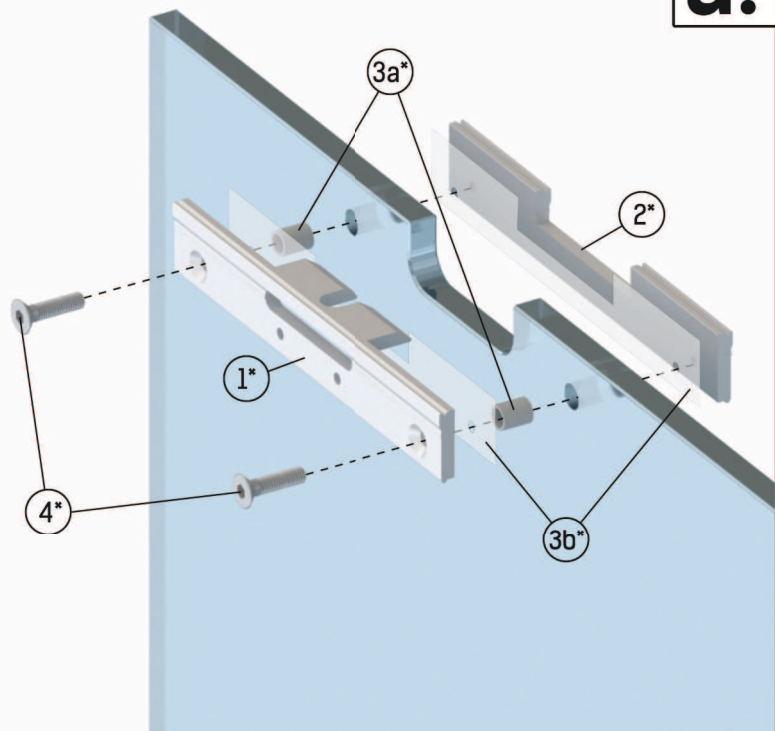

Assembly instruction

B01

cassette with concealed door frame for
125 mm drywall single

1 Note: Prior to installation, check the tightening of the screws on the slider stopper [2]

* opcija / option / varianta / volba / вариант

ПОС
SOFT
CLOSING

1*  x2	3a*  + 3b*  x4	5a  5b  x2
2*  x2	4*  x4	6  x1

a.'

b.'

c.'