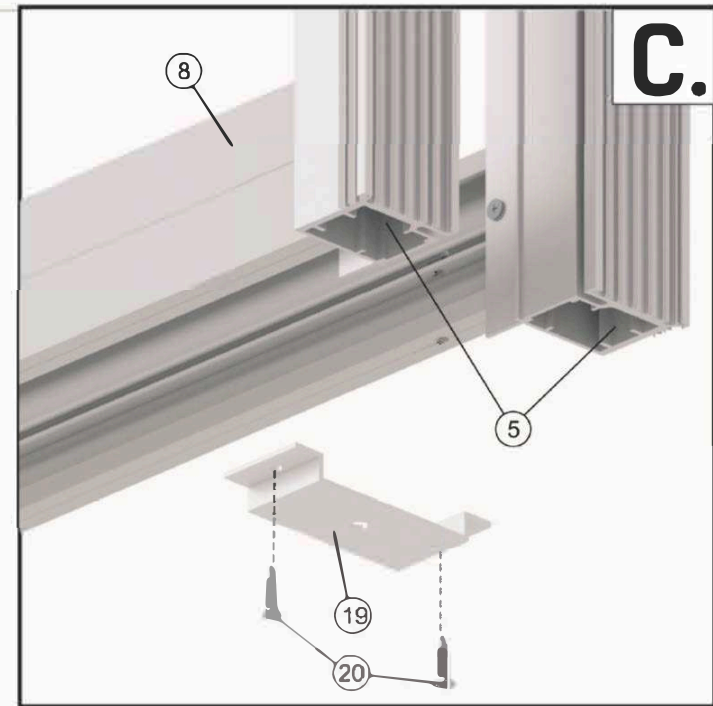

Assembly instruction

B01

cassette with concealed door frame for
125 mm drywall single

1 Note: Prior to installation, check the tightening of the screws on the slider stopper [2]

* opcija / option / varianta / volba / вариант

ПОС
SOFT
CLOSING

1*  x2	3a*  + 3b*  x4	5a  5b  x2
2*  x2	4*  x4	6  x1

a.'

b.'

c.'