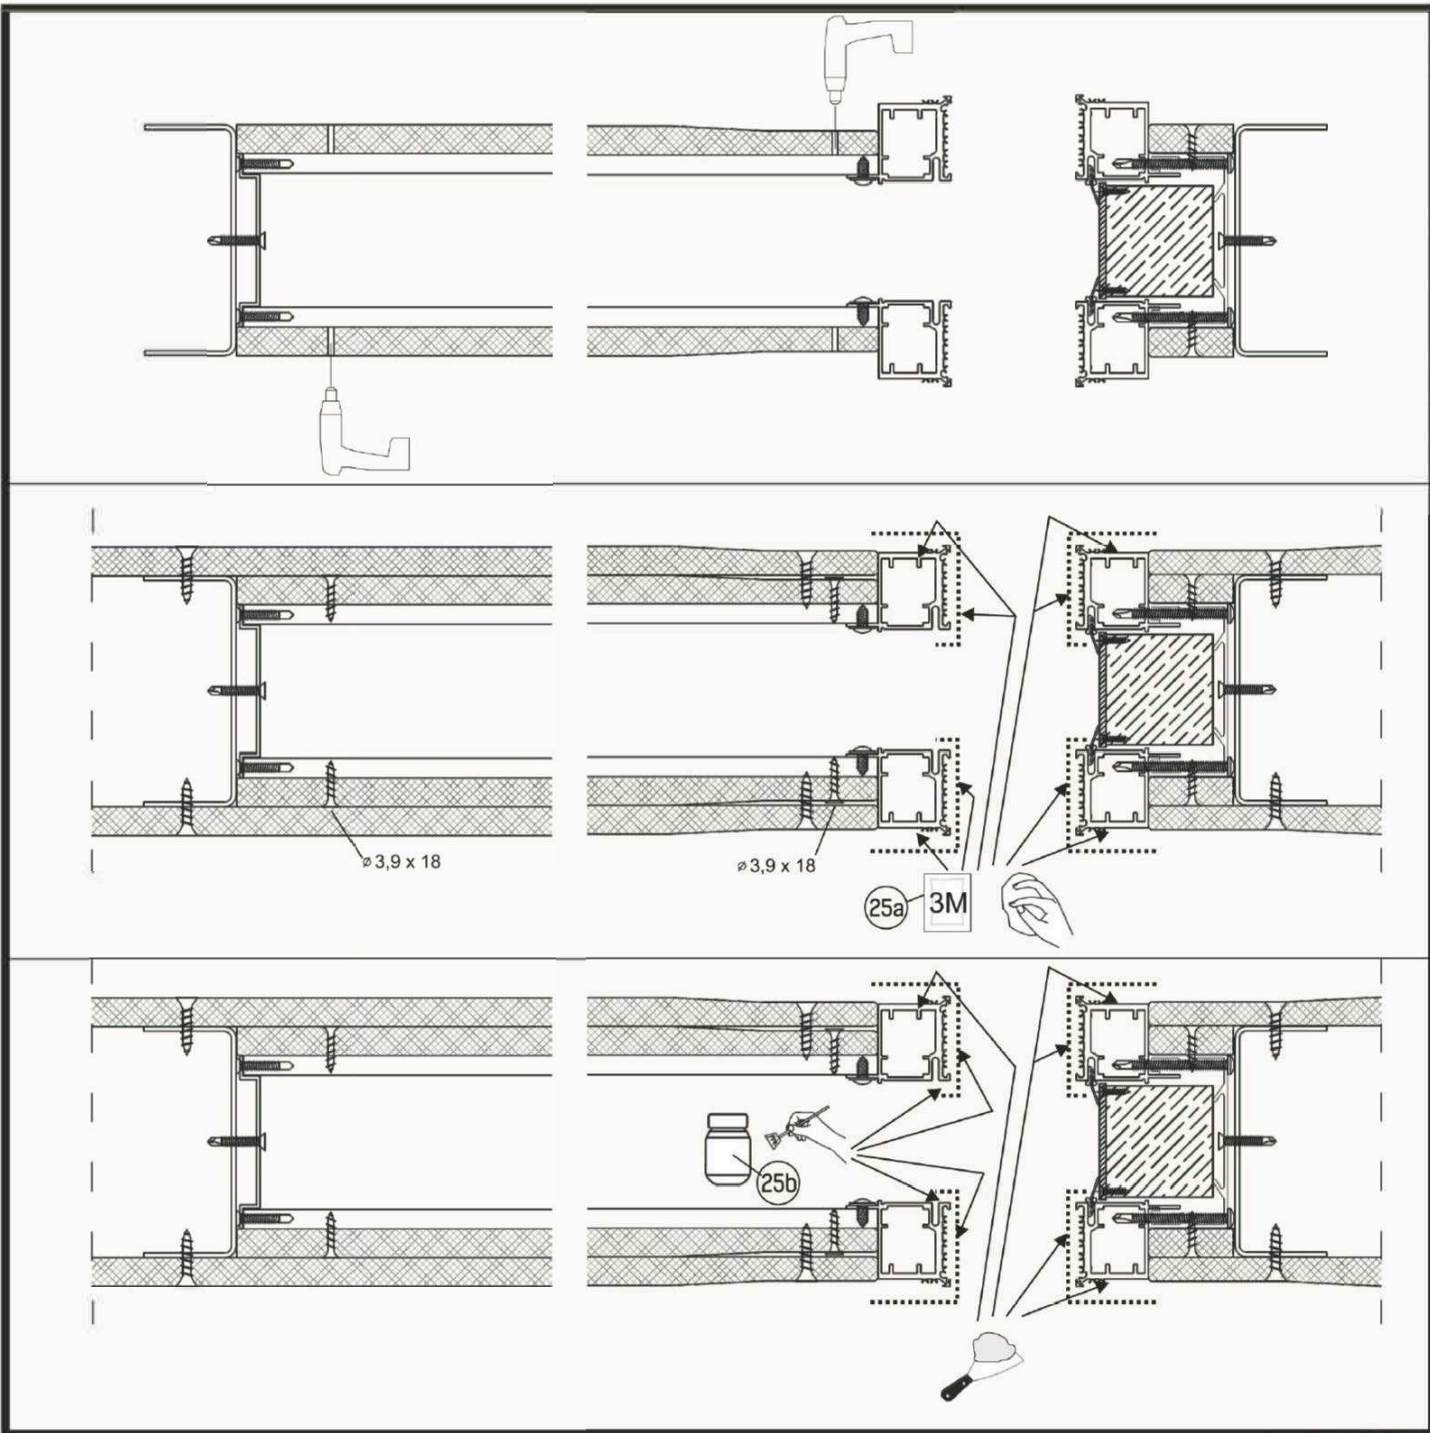

Assembly instruction

B01

cassette with concealed door frame for
125 mm drywall single

1 Note: Prior to installation, check the tightening of the screws on the slider stopper [2]

* opcija / option / varianta / volba / вариант

ПОС
SOFT
CLOSING

1*  x2	3a*  + 3b*  x4	5a  5b  x2
2*  x2	4*  x4	6  x1

a.'

b.'

c.'