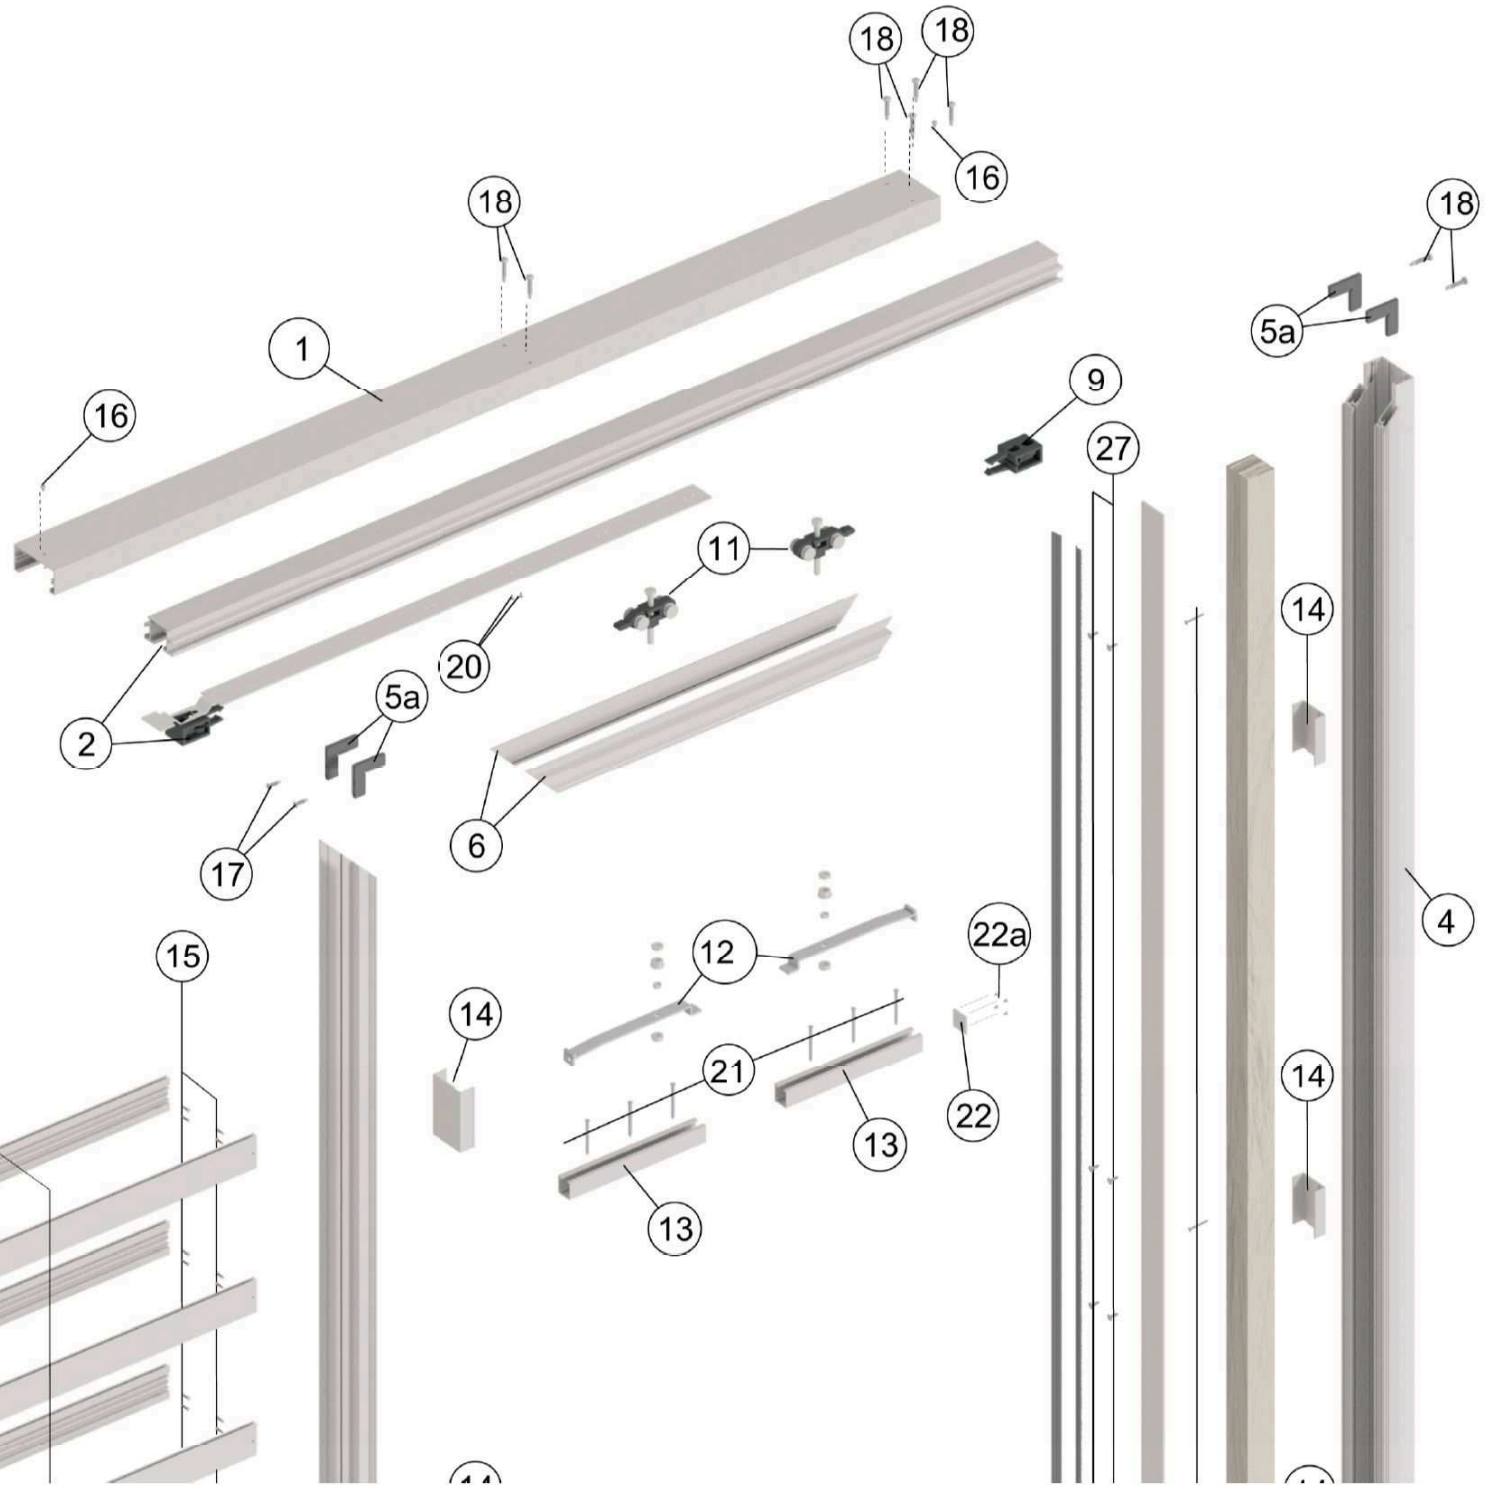

Assembly instruction

B01

cassette with concealed door frame for
125 mm drywall single

1 Note: Prior to installation, check the tightening of the screws on the slider stopper [2]

* opcija / option / varianta / volba / вариант

ПОС
SOFT
CLOSING

1*  x2	3a*  + 3b*  x4	5a  5b  x2
2*  x2	4*  x4	6  x1

a.'

b.'

c.'