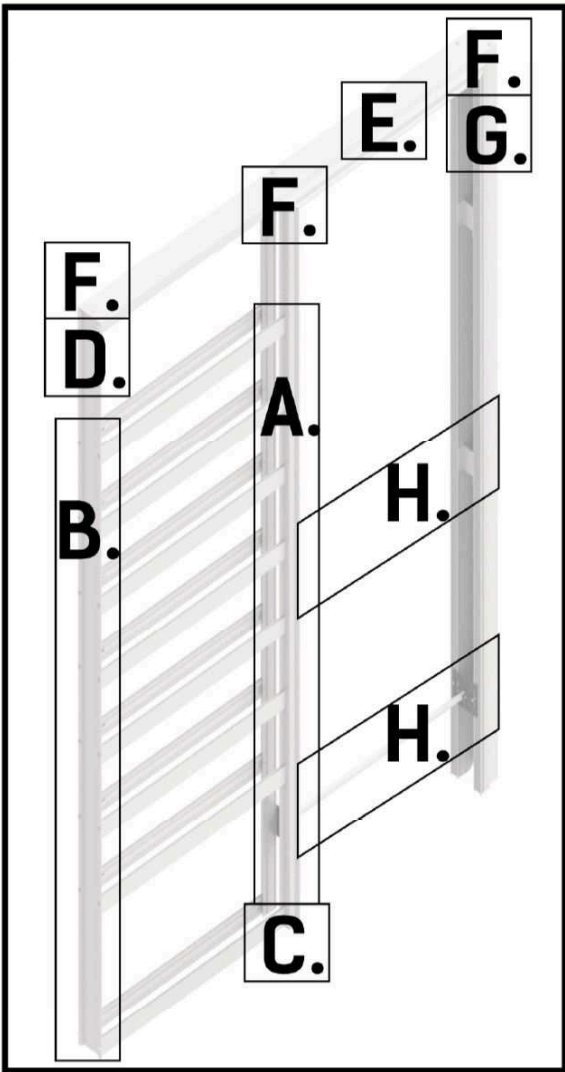

Assembly instruction

B01

cassette with concealed door frame for
125 mm drywall single

1 Note: Prior to installation, check the tightening of the screws on the slider stopper [2]

* opcija / option / varianta / volba / вариант

ПОС
SOFT
CLOSING

1*  x2	3a*  + 3b*  x4	5a  5b  x2
2*  x2	4*  x4	6  x1

a.'

b.'

c.'