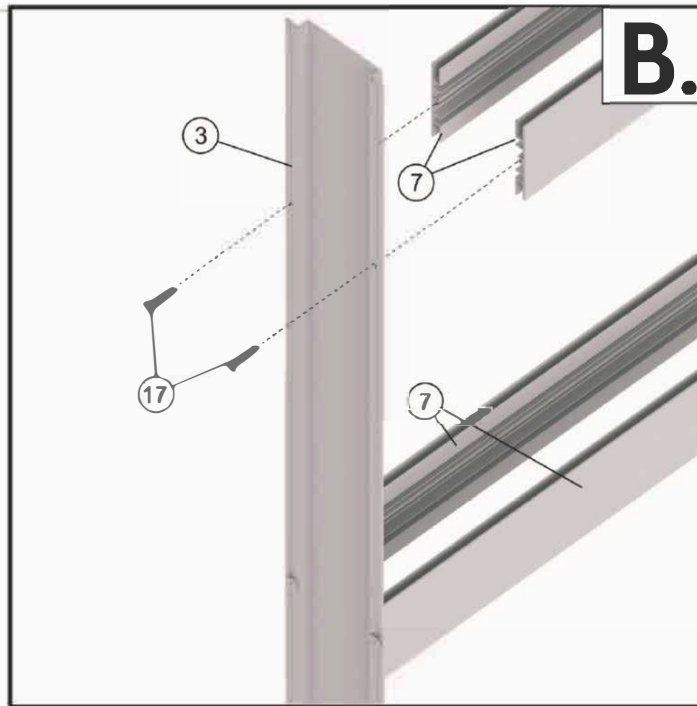

Assembly instruction

B01

cassette with concealed door frame for
125 mm drywall single

1 Note: Prior to installation, check the tightening of the screws on the slider stopper [2]

* opcija / option / varianta / volba / вариант