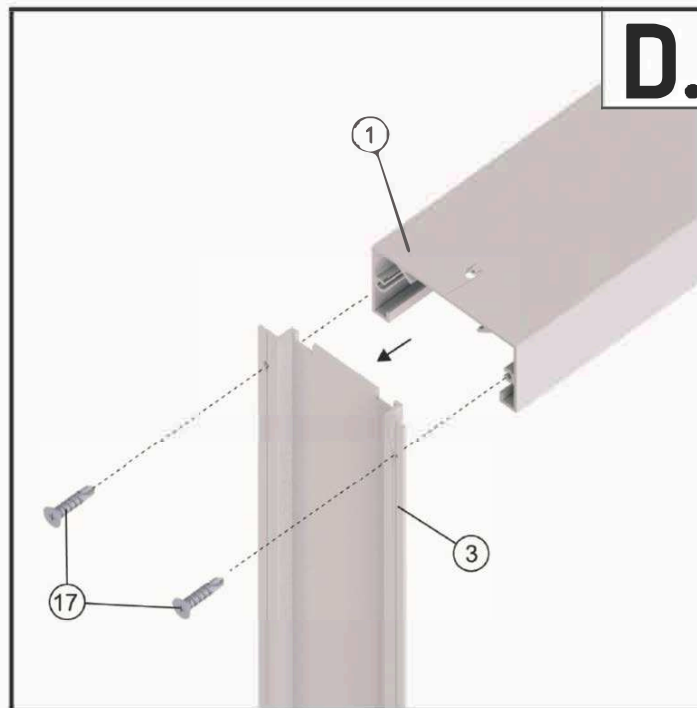

Assembly instruction

B01

cassette with concealed door frame for
125 mm drywall single

1 Note: Prior to installation, check the tightening of the screws on the slider stopper [2]

* opcija / option / varianta / volba / вариант

ПОС
SOFT
CLOSING

1*  x2	3a*  + 3b*  x4	5a  5b  x2
2*  x2	4*  x4	6  x1

a.'

b.'

c.'