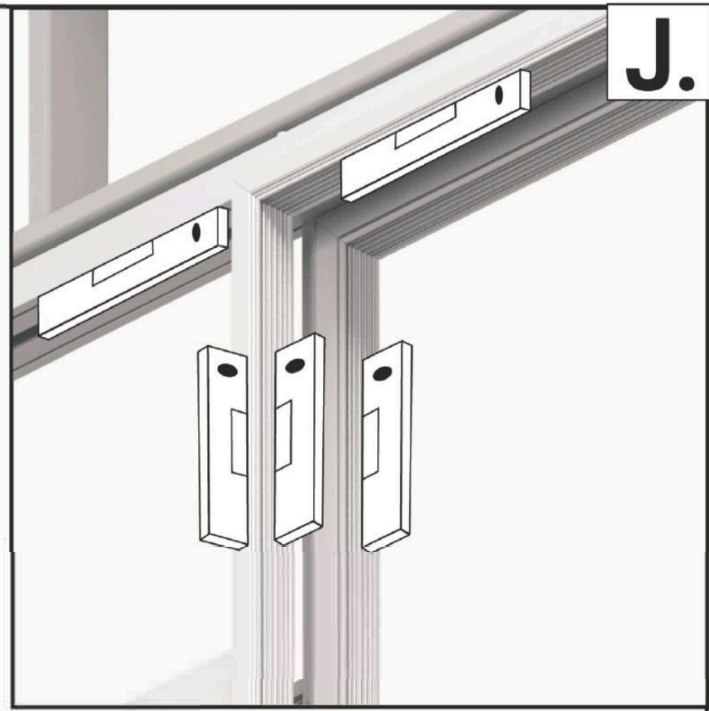

Assembly instruction

B01

cassette with concealed door frame for
125 mm drywall single

1 Note: Prior to installation, check the tightening of the screws on the slider stopper [2]

* opcija / option / varianta / volba / вариант