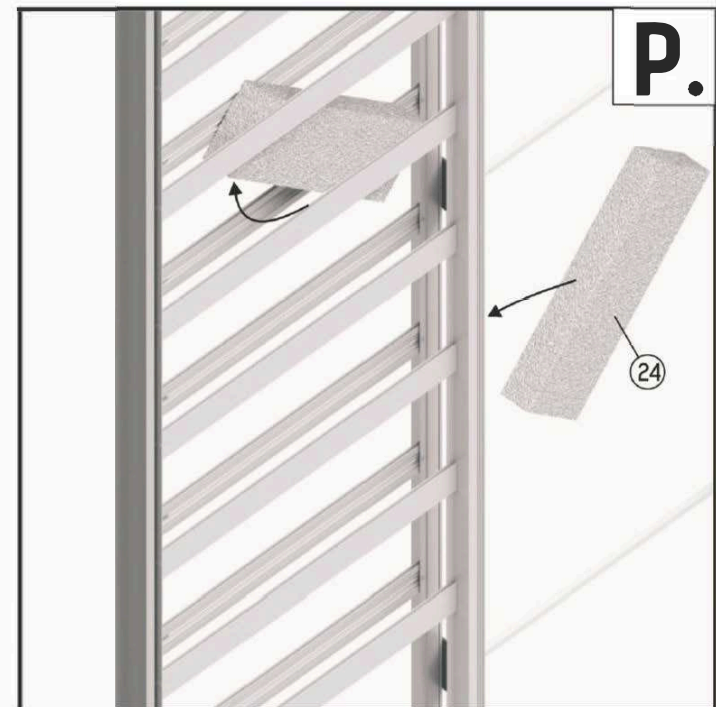

Assembly instruction

B01

cassette with concealed door frame for
125 mm drywall single

1 Note: Prior to installation, check the tightening of the screws on the slider stopper [2]

* opcija / option / varianta / volba / вариант

ПОС
SOFT
CLOSING

1*  x2	3a*  + 3b*  x4	5a  5b  x2
2*  x2	4*  x4	6  x1

a.'

b.'

c.'