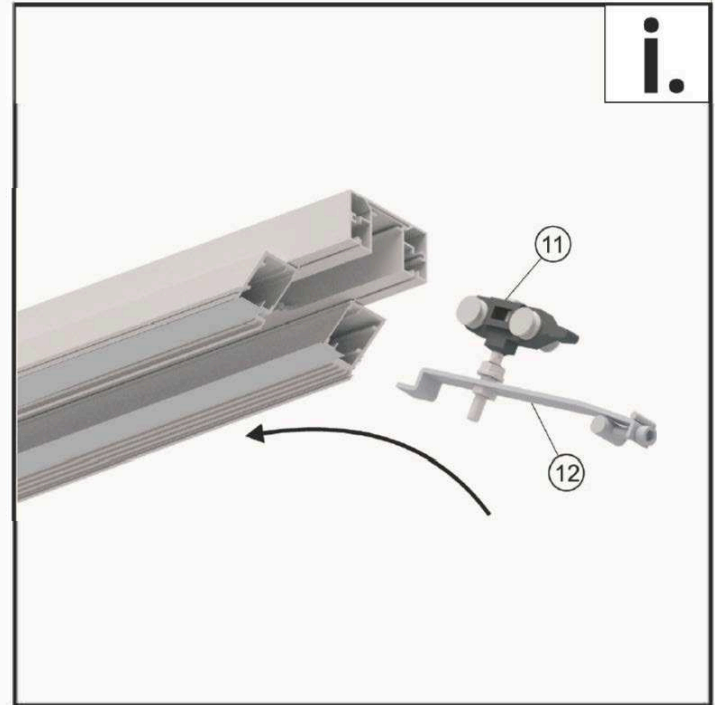

Assembly instruction

B01

cassette with concealed door frame for
125 mm drywall single

1 Note: Prior to installation, check the tightening of the screws on the slider stopper [2]

* opcija / option / varianta / volba / вариант

ПОС
SOFT
CLOSING

1*  x2	3a*  + 3b*  x4	5a  5b  x2
2*  x2	4*  x4	6  x1

a.'

b.'

c.'