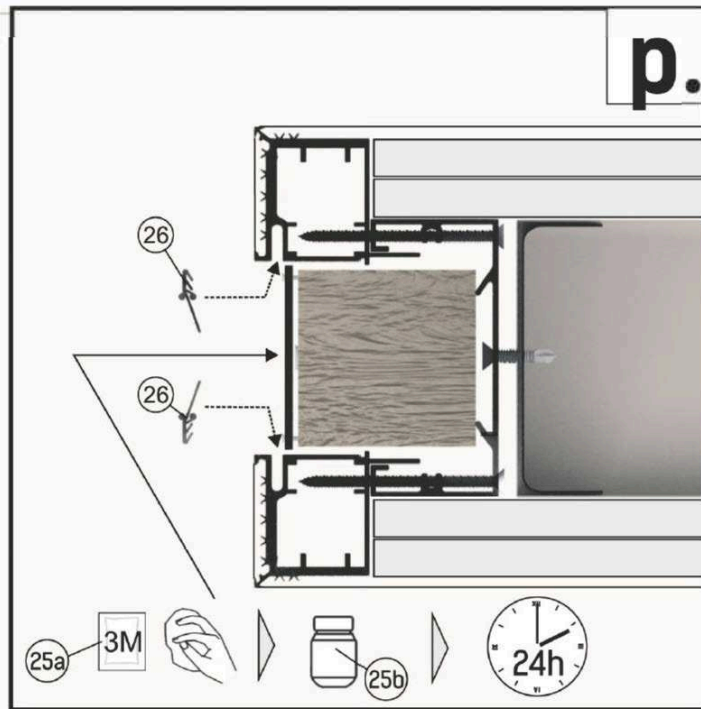

Assembly instruction

B01

cassette with concealed door frame for
125 mm drywall single

1 Note: Prior to installation, check the tightening of the screws on the slider stopper [2]

* opcija / option / varianta / volba / вариант

ПОС
SOFT
CLOSING

1*  x2	3a*  + 3b*  x4	5a  5b  x2
2*  x2	4*  x4	6  x1

a.'

b.'

c.'