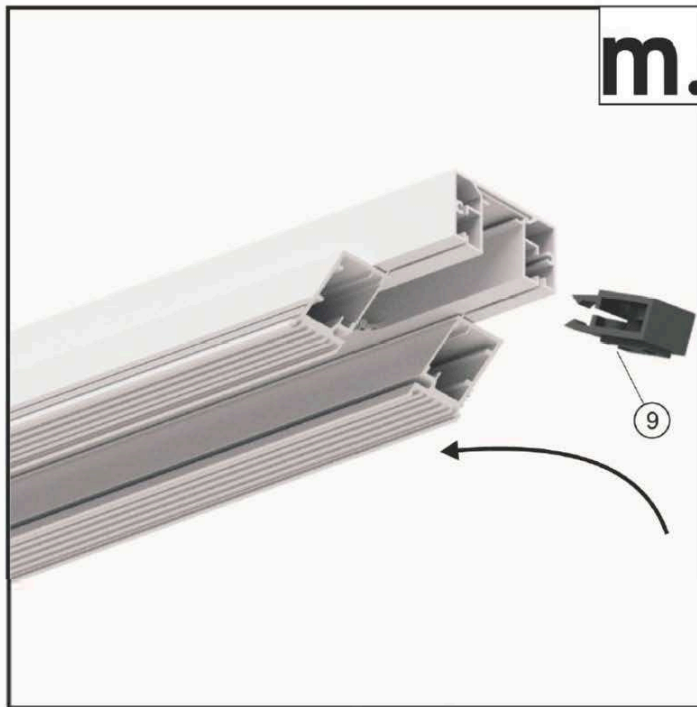

Assembly instruction

B01

cassette with concealed door frame for
125 mm drywall single

1 Note: Prior to installation, check the tightening of the screws on the slider stopper [2]

* opcija / option / varianta / volba / вариант

ПОС
SOFT
CLOSING

1*  x2	3a*  + 3b*  x4	5a  5b  x2
2*  x2	4*  x4	6  x1

a.'

b.'

c.'