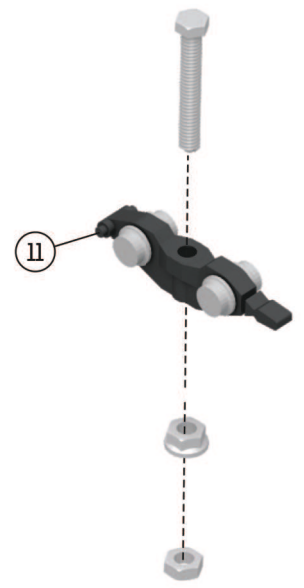

Assembly instruction

B01

cassette with concealed door frame for
125 mm drywall single

1 Note: Prior to installation, check the tightening of the screws on the slider stopper [2]

* opcija / option / varianta / volba / вариант

ПОС
SOFT
CLOSING

1*  x2	3a*  + 3b*  x4	5a  5b  x2
2*  x2	4*  x4	6  x1

a.'

b.'

c.'