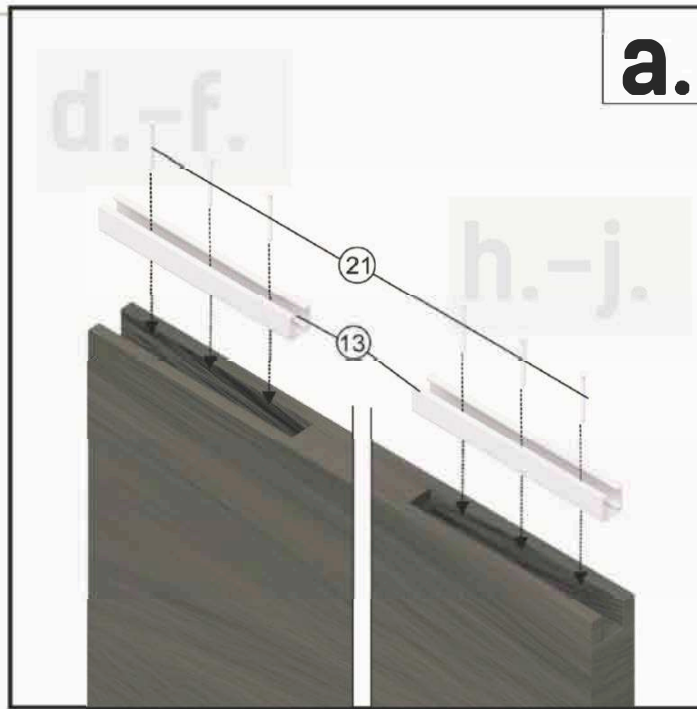

Assembly instruction

B01

cassette with concealed door frame for
125 mm drywall single

1 Note: Prior to installation, check the tightening of the screws on the slider stopper [2]

* opcija / option / varianta / volba / вариант

ПОС
SOFT
CLOSING

1*  x2	3a*  + 3b*  x4	5a  5b  x2
2*  x2	4*  x4	6  x1

a.'

b.'

c.'