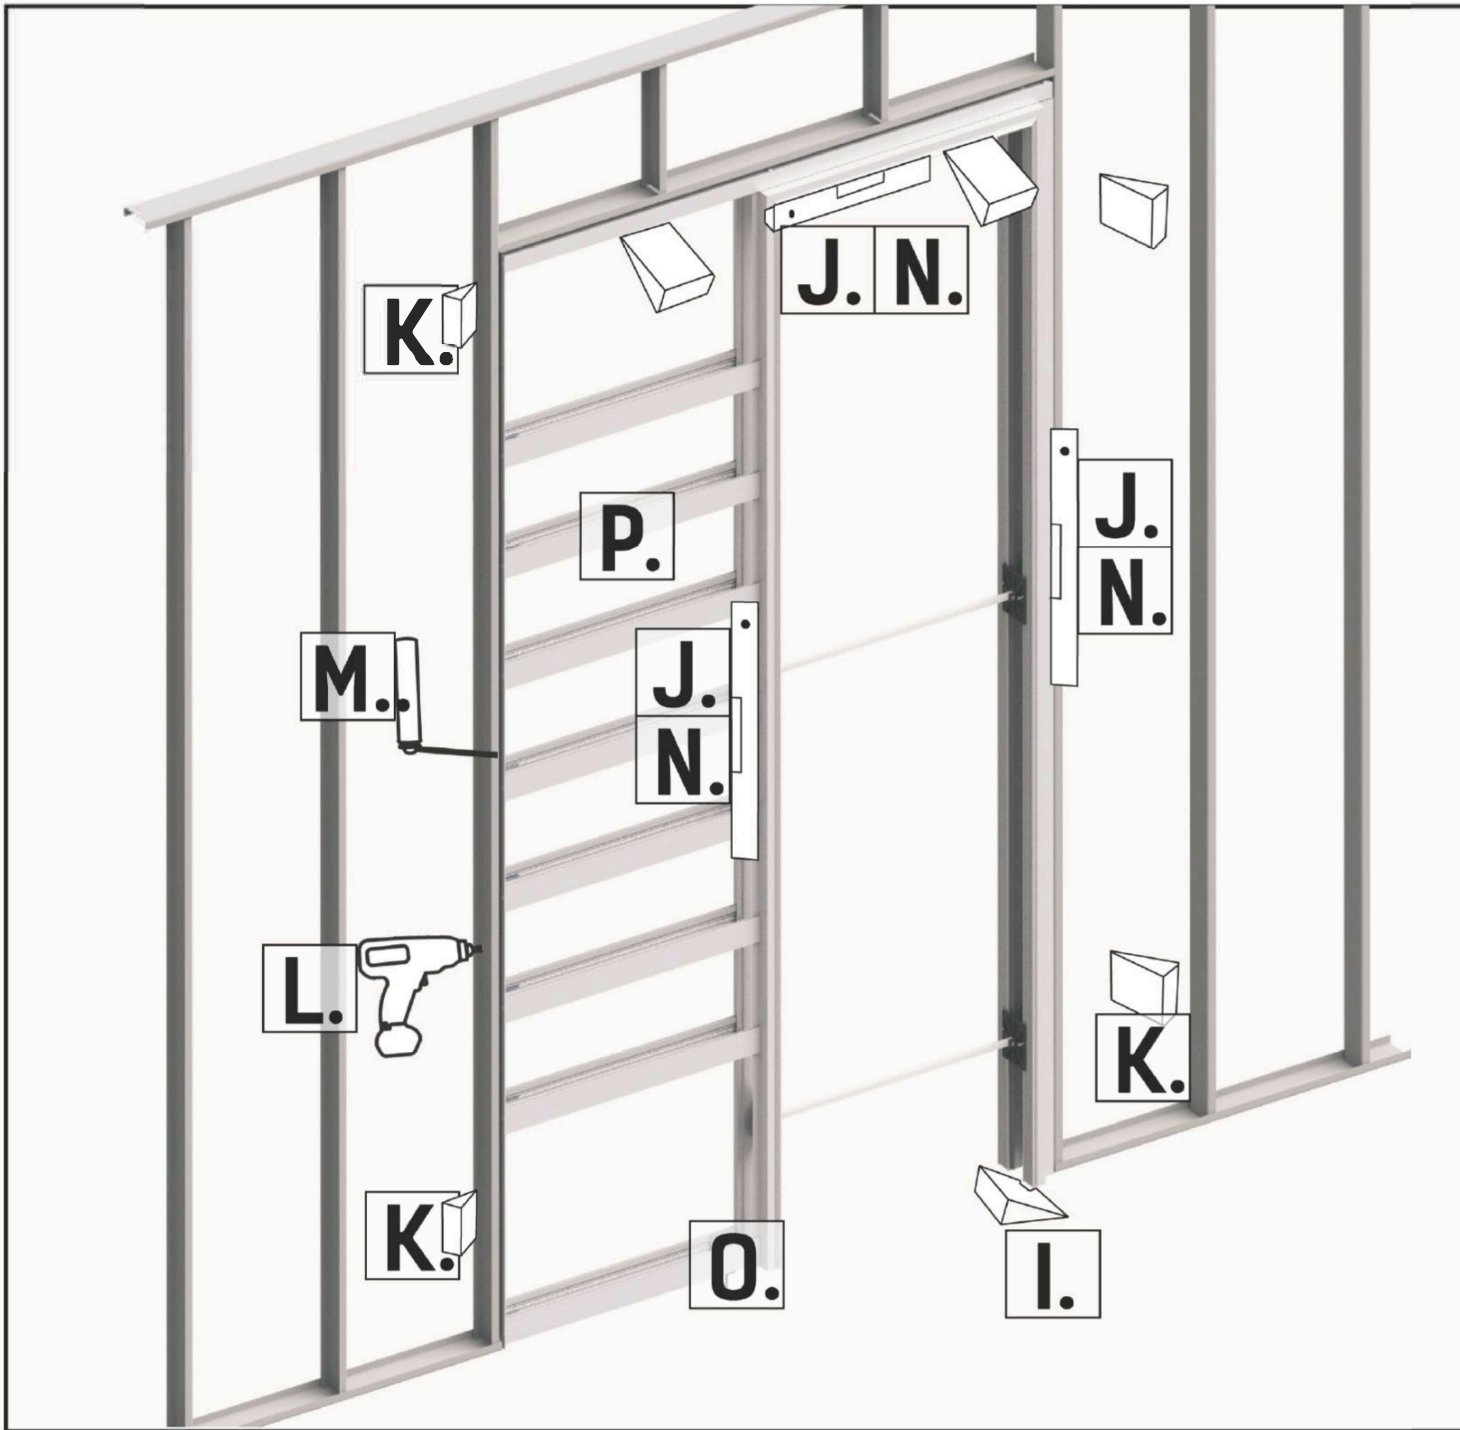

Assembly instruction

B01

cassette with concealed door frame for
125 mm drywall single

1 Note: Prior to installation, check the tightening of the screws on the slider stopper [2]

* opcija / option / varianta / volba / вариант

ПОС
SOFT
CLOSING

1*  x2	3a*  + 3b*  x4	5a  5b  x2
2*  x2	4*  x4	6  x1

a.'

b.'

c.'