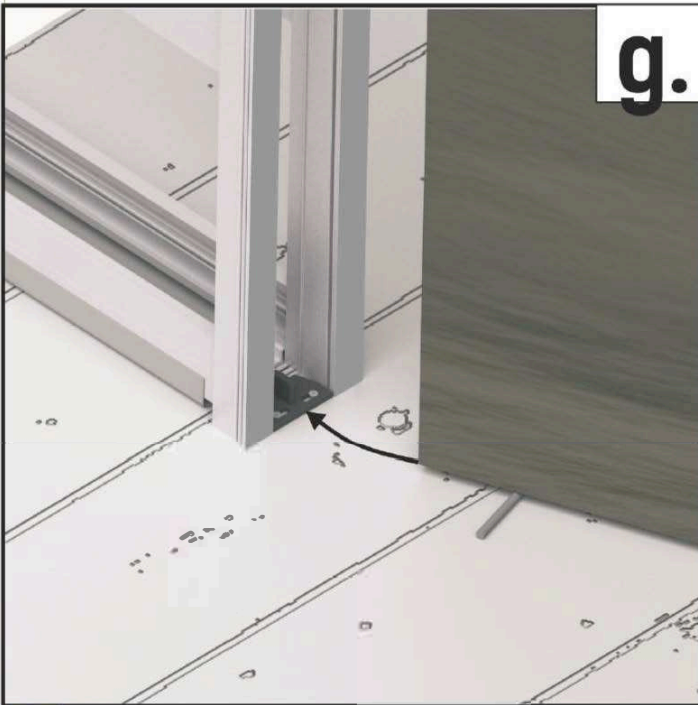

Assembly instruction

B01

cassette with concealed door frame for
125 mm drywall single

1 Note: Prior to installation, check the tightening of the screws on the slider stopper [2]

* opcija / option / varianta / volba / вариант

ПОС
SOFT
CLOSING

1*  x2	3a*  + 3b*  x4	5a  5b  x2
2*  x2	4*  x4	6  x1

a.'

b.'

c.'