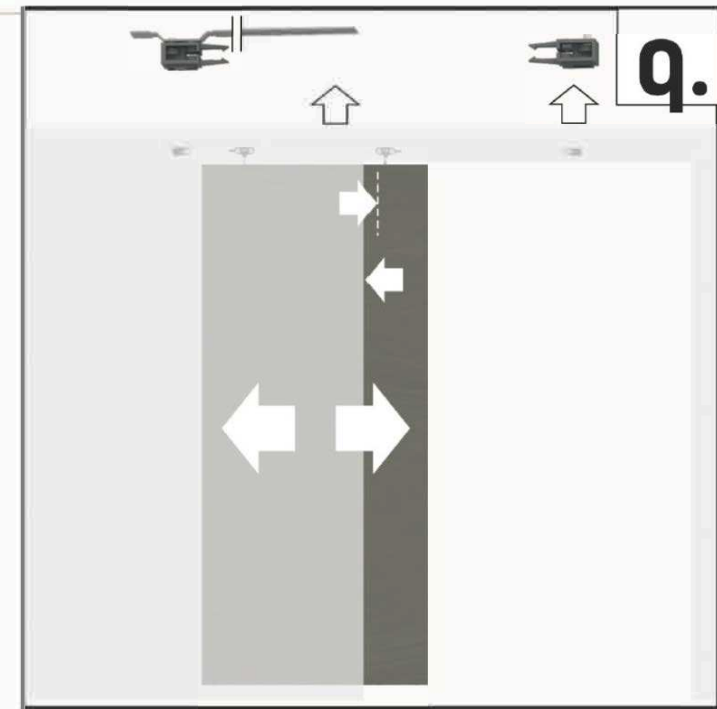

Assembly instruction

B01

cassette with concealed door frame for
125 mm drywall single

1 Note: Prior to installation, check the tightening of the screws on the slider stopper [2]

* opcija / option / varianta / volba / вариант

ПОС
SOFT
CLOSING

1*  x2	3a*  + 3b*  x4	5a  5b  x2
2*  x2	4*  x4	6  x1

a.'

b.'

c.'