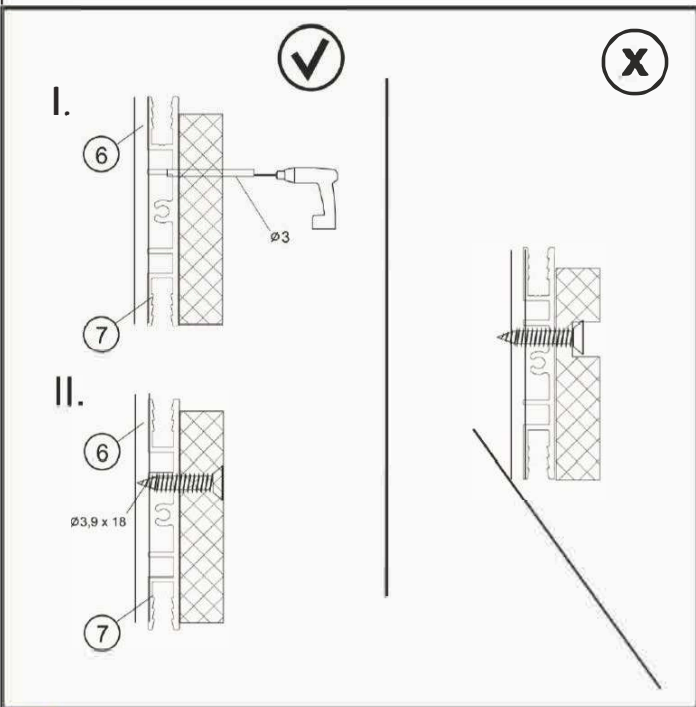

Assembly instruction

B01

cassette with concealed door frame for
125 mm drywall single

1 Note: Prior to installation, check the tightening of the screws on the slider stopper [2]

* opcija / option / varianta / volba / вариант

ПОС
SOFT
CLOSING

1*  x2	3a*  + 3b*  x4	5a  5b  x2
2*  x2	4*  x4	6  x1

a.'

b.'

c.'