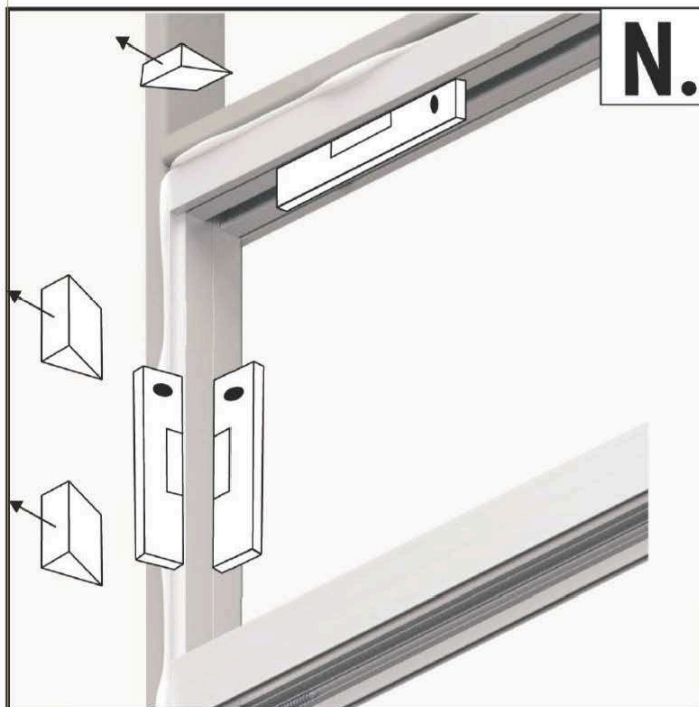

Assembly instruction

B01

cassette with concealed door frame for
125 mm drywall single

1 Note: Prior to installation, check the tightening of the screws on the slider stopper [2]

* opcija / option / varianta / volba / вариант