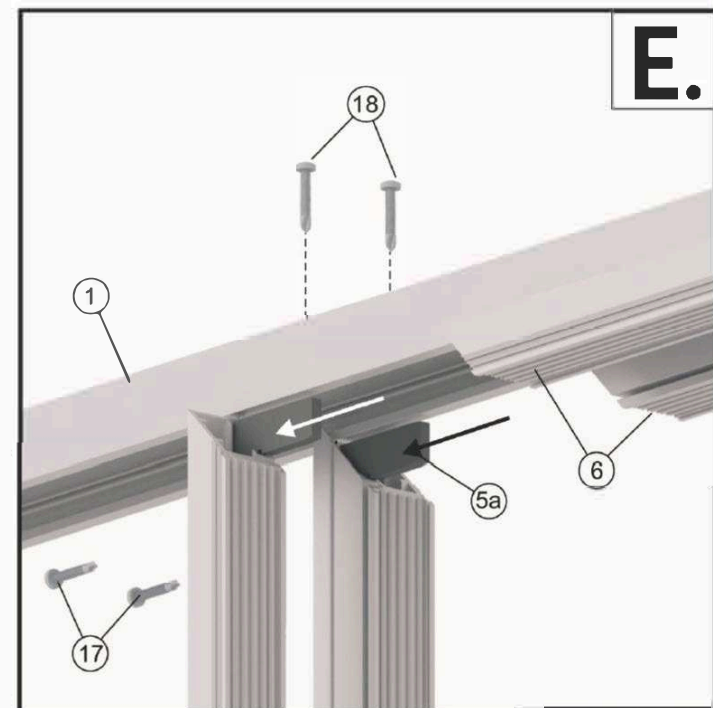

Assembly instruction

B01

cassette with concealed door frame for
125 mm drywall single

1 Note: Prior to installation, check the tightening of the screws on the slider stopper [2]

* opcija / option / varianta / volba / вариант

ПОС
SOFT
CLOSING

1*  x2	3a*  + 3b*  x4	5a  5b  x2
2*  x2	4*  x4	6  x1

a.'

b.'

c.'