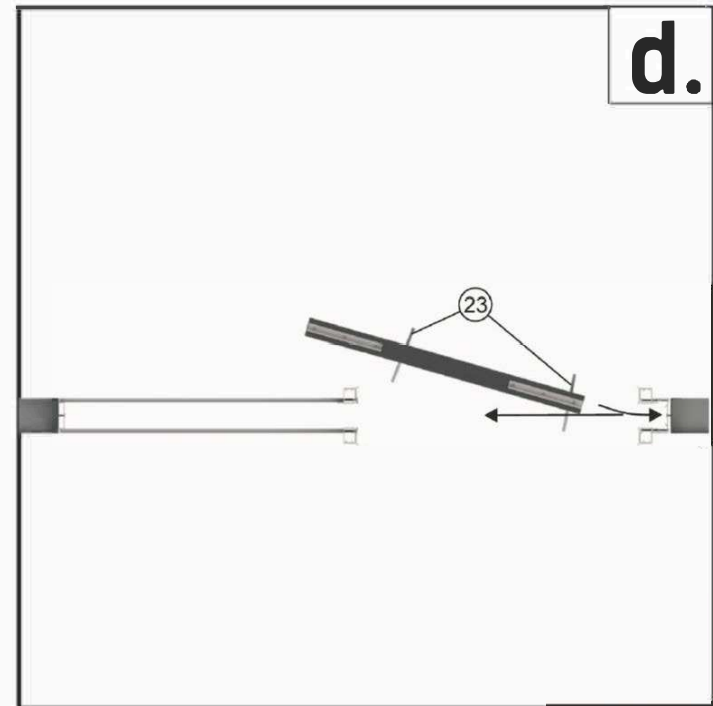

Assembly instruction

B01

cassette with concealed door frame for
125 mm drywall single

1 Note: Prior to installation, check the tightening of the screws on the slider stopper [2]

* opcija / option / varianta / volba / вариант

ПОС
SOFT
CLOSING

1*  x2	3a*  + 3b*  x4	5a  5b  x2
2*  x2	4*  x4	6  x1

a.'

b.'

c.'