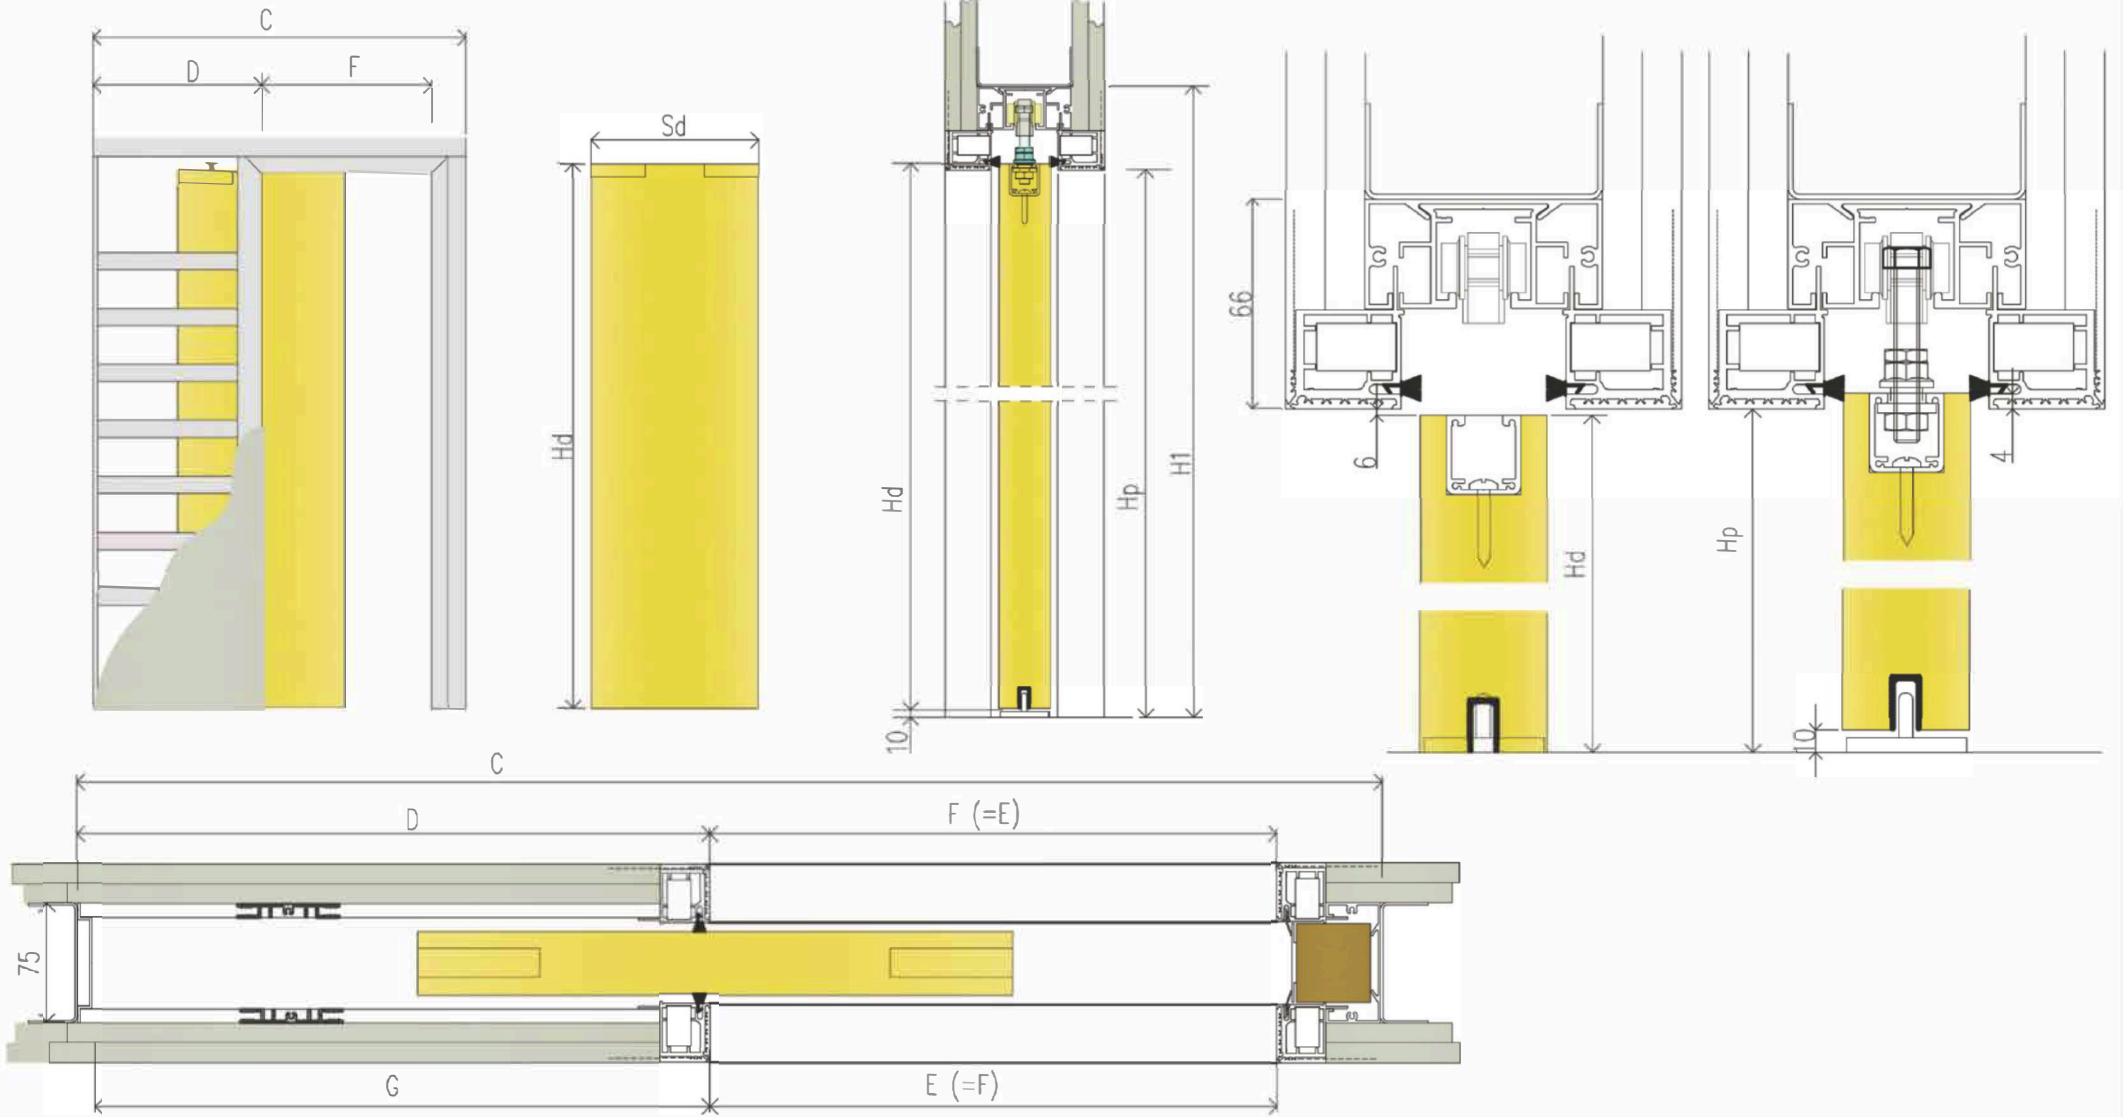

Assembly instruction

B01

cassette with concealed door frame for
125 mm drywall single

1 Note: Prior to installation, check the tightening of the screws on the slider stopper [2]

* opcija / option / varianta / volba / вариант

ПОС
SOFT
CLOSING

1*  x2	3a*  + 3b*  x4	5a  5b  x2
2*  x2	4*  x4	6  x1

a.'

b.'

c.'