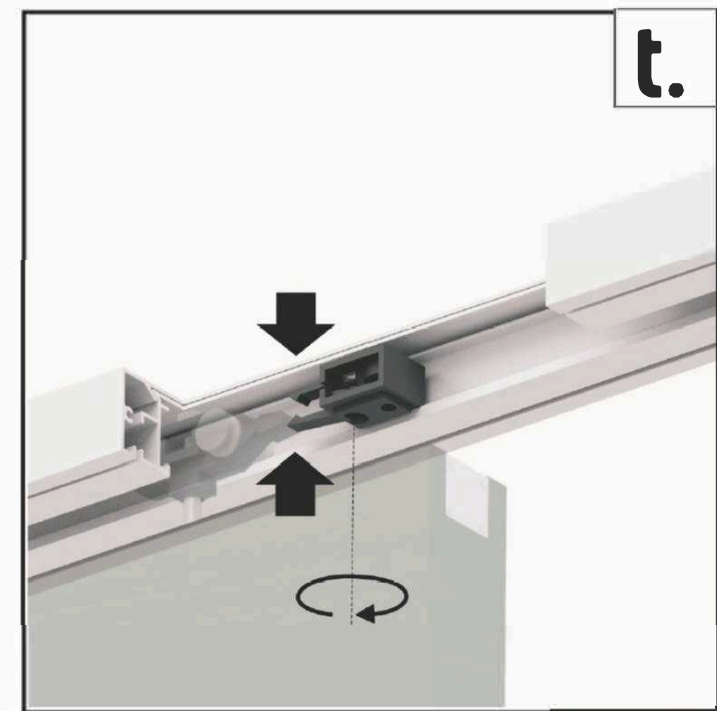

Assembly instruction

B01

cassette with concealed door frame for
125 mm drywall single

1 Note: Prior to installation, check the tightening of the screws on the slider stopper [2]

* opcija / option / varianta / volba / вариант

ПОС
SOFT
CLOSING

1*  x2	3a*  + 3b*  x4	5a  5b  x2
2*  x2	4*  x4	6  x1

a.'

b.'

c.'