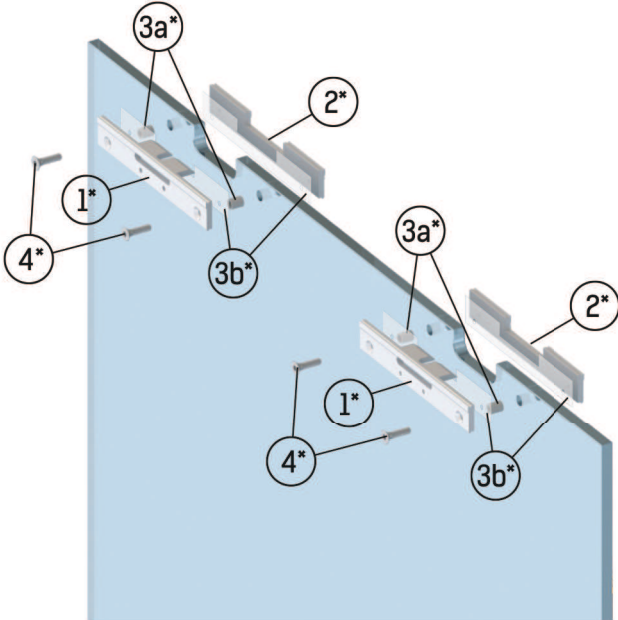

Assembly instruction

B01

cassette with concealed door frame for
125 mm drywall single

1 Note: Prior to installation, check the tightening of the screws on the slider stopper [2]

* opcija / option / varianta / volba / вариант

ПОС
SOFT
CLOSING

1*  x2	3a*  + 3b*  x4	5a  5b  x2
2*  x2	4*  x4	6  x1

a.'

b.'

c.'