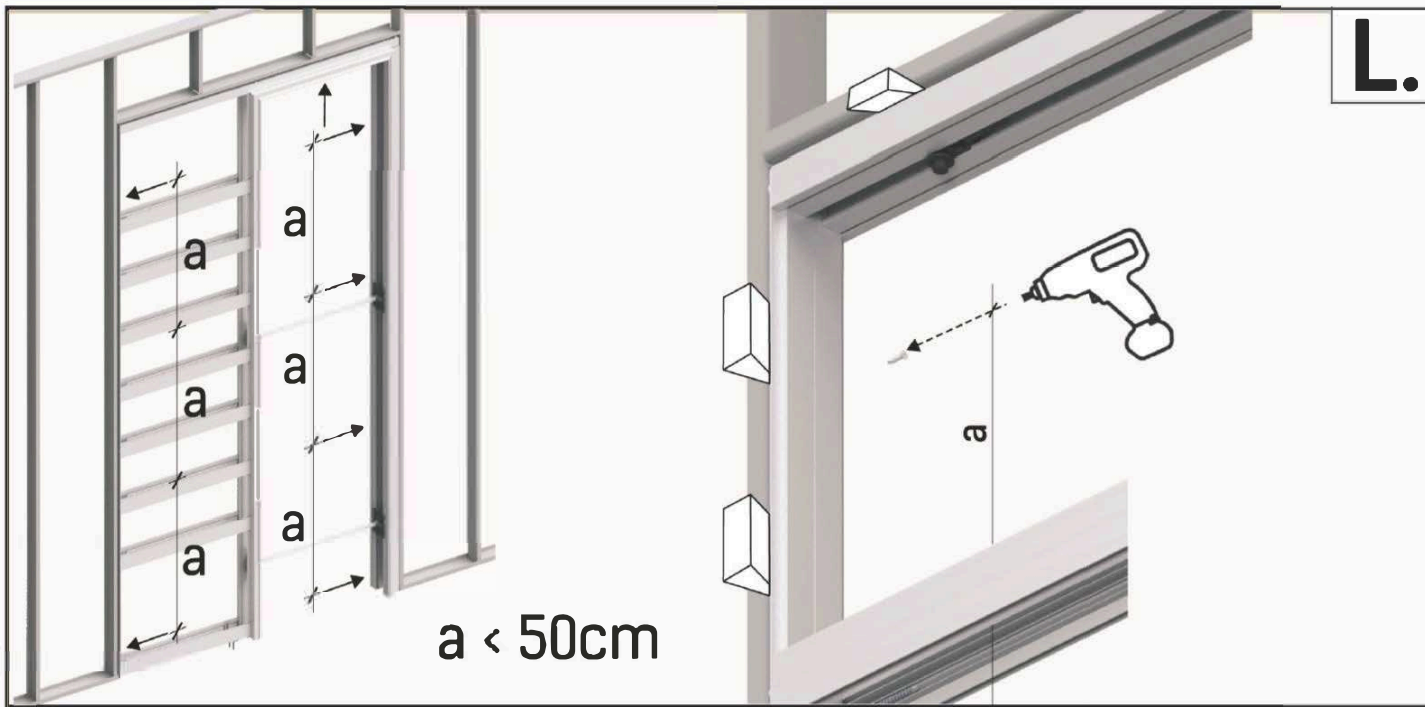

Assembly instruction

B01

cassette with concealed door frame for
125 mm drywall single

1 Note: Prior to installation, check the tightening of the screws on the slider stopper [2]

* opcija / option / varianta / volba / вариант