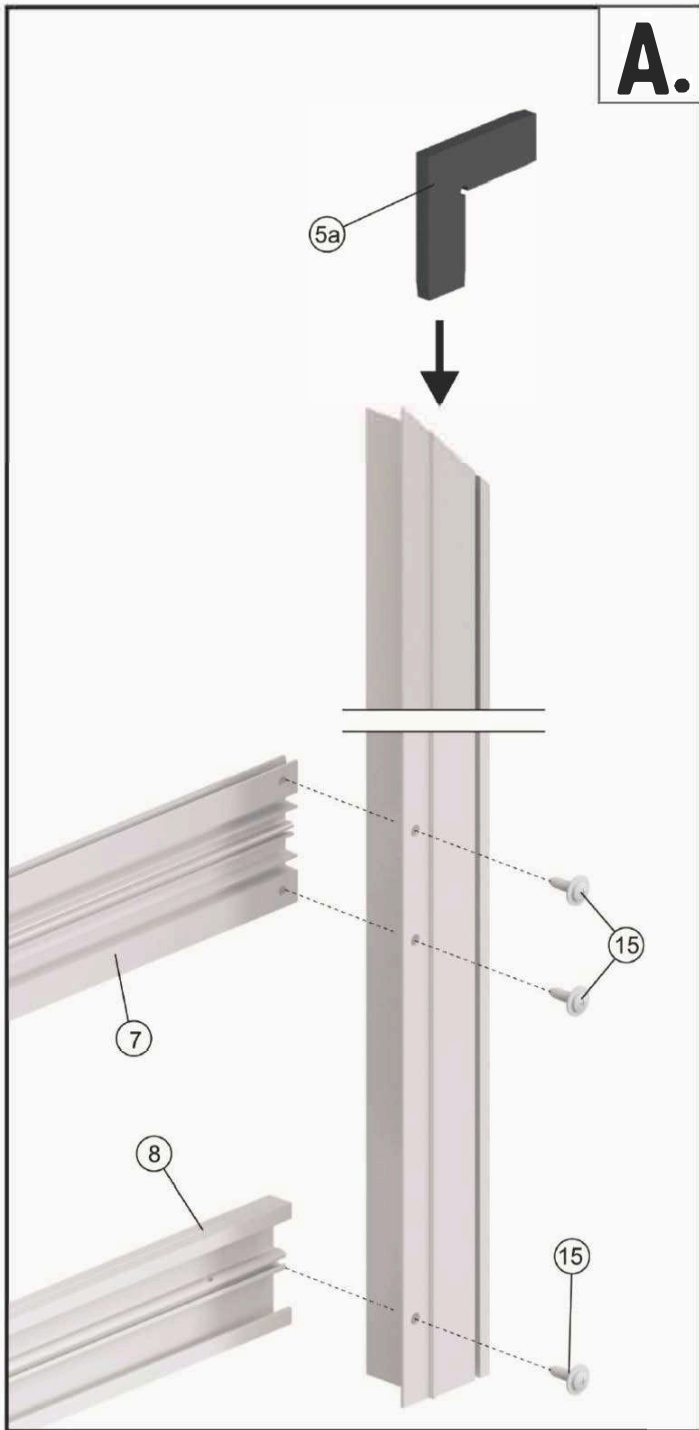

Assembly instruction

B01

cassette with concealed door frame for
125 mm drywall single

1 Note: Prior to installation, check the tightening of the screws on the slider stopper [2]

* opcija / option / varianta / volba / вариант

ПОС
SOFT
CLOSING

1*  x2	3a*  + 3b*  x4	5a  5b  x2
2*  x2	4*  x4	6  x1

a.'

b.'

c.'