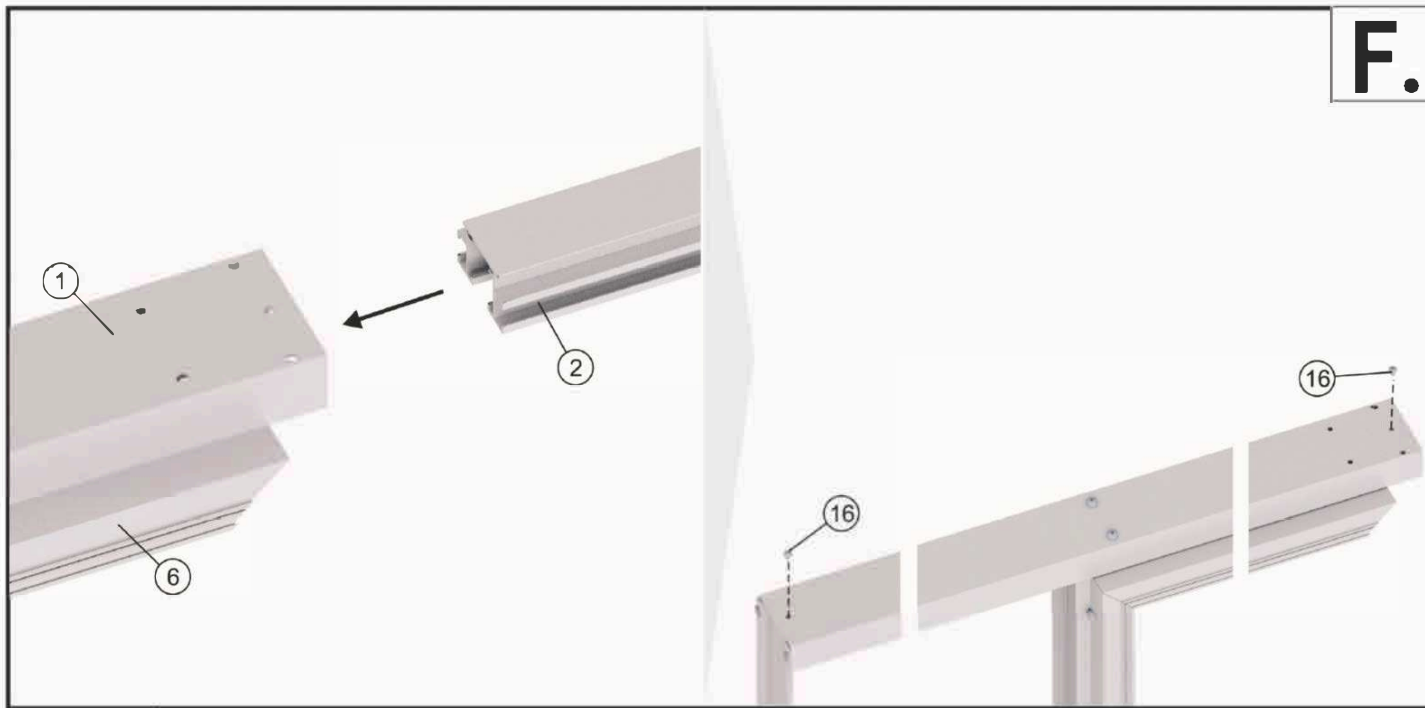

Assembly instruction

B01

cassette with concealed door frame for
125 mm drywall single

1 Note: Prior to installation, check the tightening of the screws on the slider stopper [2]

* opcija / option / varianta / volba / вариант

ПОС
SOFT
CLOSING

1*  x2	3a*  + 3b*  x4	5a  5b  x2
2*  x2	4*  x4	6  x1

a.'

b.'

c.'