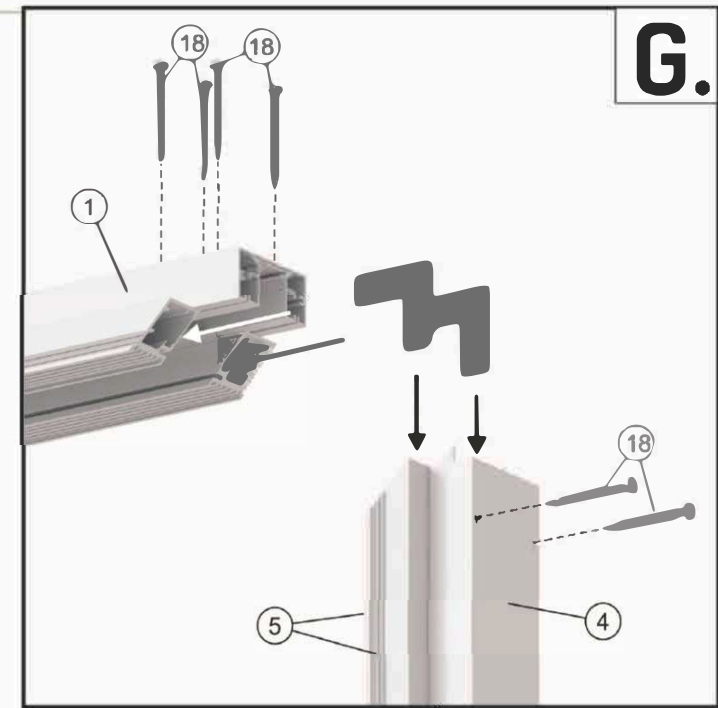

Assembly instruction

B01

cassette with concealed door frame for
125 mm drywall single

1 Note: Prior to installation, check the tightening of the screws on the slider stopper [2]

* opcija / option / varianta / volba / вариант

ПОС
SOFT
CLOSING

1*  x2	3a*  + 3b*  x4	5a  5b  x2
2*  x2	4*  x4	6  x1

a.'

b.'

c.'