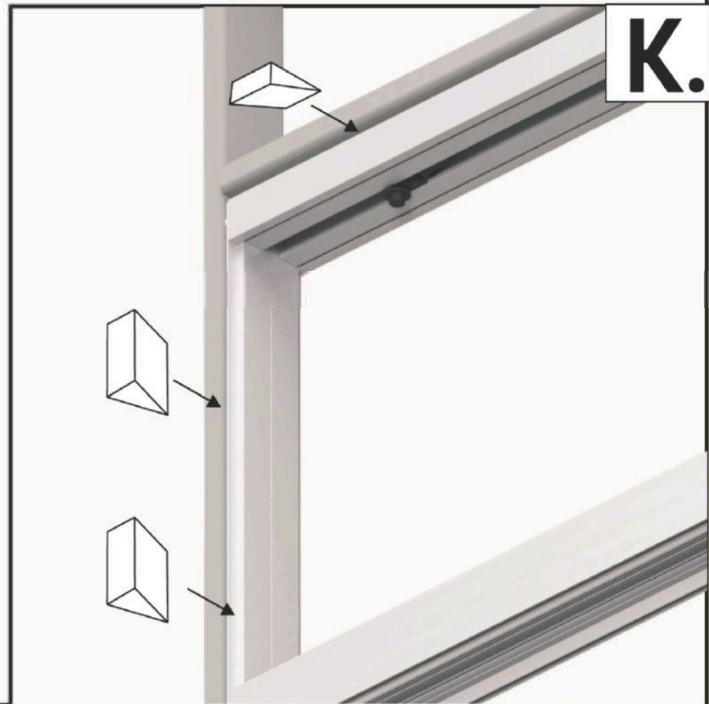

Assembly instruction

B01

cassette with concealed door frame for
125 mm drywall single

1 Note: Prior to installation, check the tightening of the screws on the slider stopper [2]

* opcija / option / varianta / volba / вариант