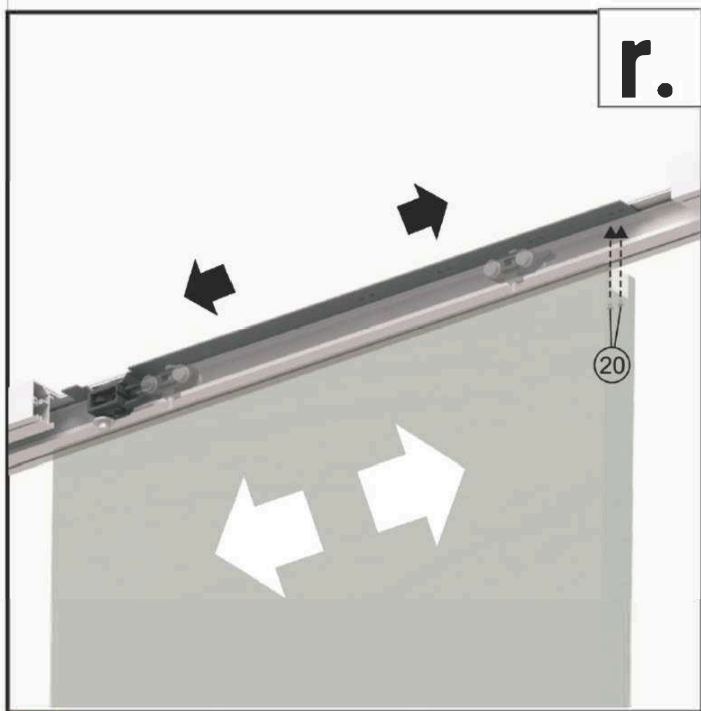

Assembly instruction

B01

cassette with concealed door frame for
125 mm drywall single

1 Note: Prior to installation, check the tightening of the screws on the slider stopper [2]

* opcija / option / varianta / volba / вариант

ПОС
SOFT
CLOSING

1*  x2	3a*  + 3b*  x4	5a  5b  x2
2*  x2	4*  x4	6  x1

a.'

b.'

c.'