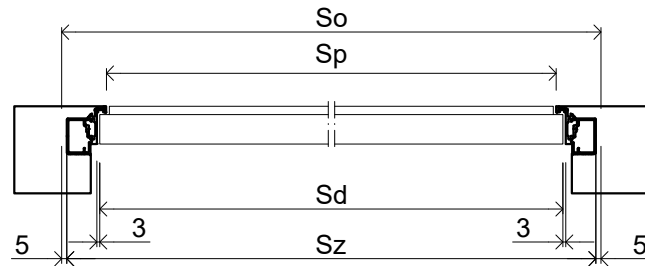

GREEN DOOR '40 opened inward

Aluminum hidden door frame for leaves 40 mm

Standard dimensions for doors opened inward*

Door leaf height Hd [mm]	Wall opening height Ho [mm]	External height of door frame Hz [mm]	Passageway height Hp [mm]
2030	2080	2072	2030
2230	2280	2272	2230
2430	2480	2472	2430

Door leaf width Sd [mm]	Wall opening width So [mm]	External width of door frame Sz [mm]	Passageway width Sp [mm]
720	800	790	705
820	900	890	805
920	1000	990	905

* the availability of individual heights depends on the leaf filling used