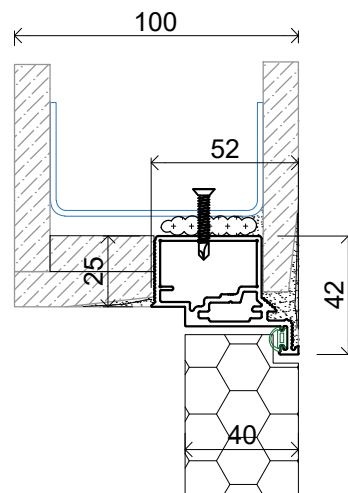

GREEN DOOR '40 opened inward

Aluminum hidden door frame for leaves 40 mm

Standard dimensions for doors opened inward*

Door leaf height Hd [mm]	Wall opening height Ho [mm]	External height of door frame Hz [mm]	Passageway height Hp [mm]
2030	2080	2072	2030
2230	2280	2272	2230
2430	2480	2472	2430

Door leaf width Sd [mm]	Wall opening width So [mm]	External width of door frame Sz [mm]	Passageway width Sp [mm]
720	800	790	705
820	900	890	805
920	1000	990	905

* the availability of individual heights depends on the leaf filling used