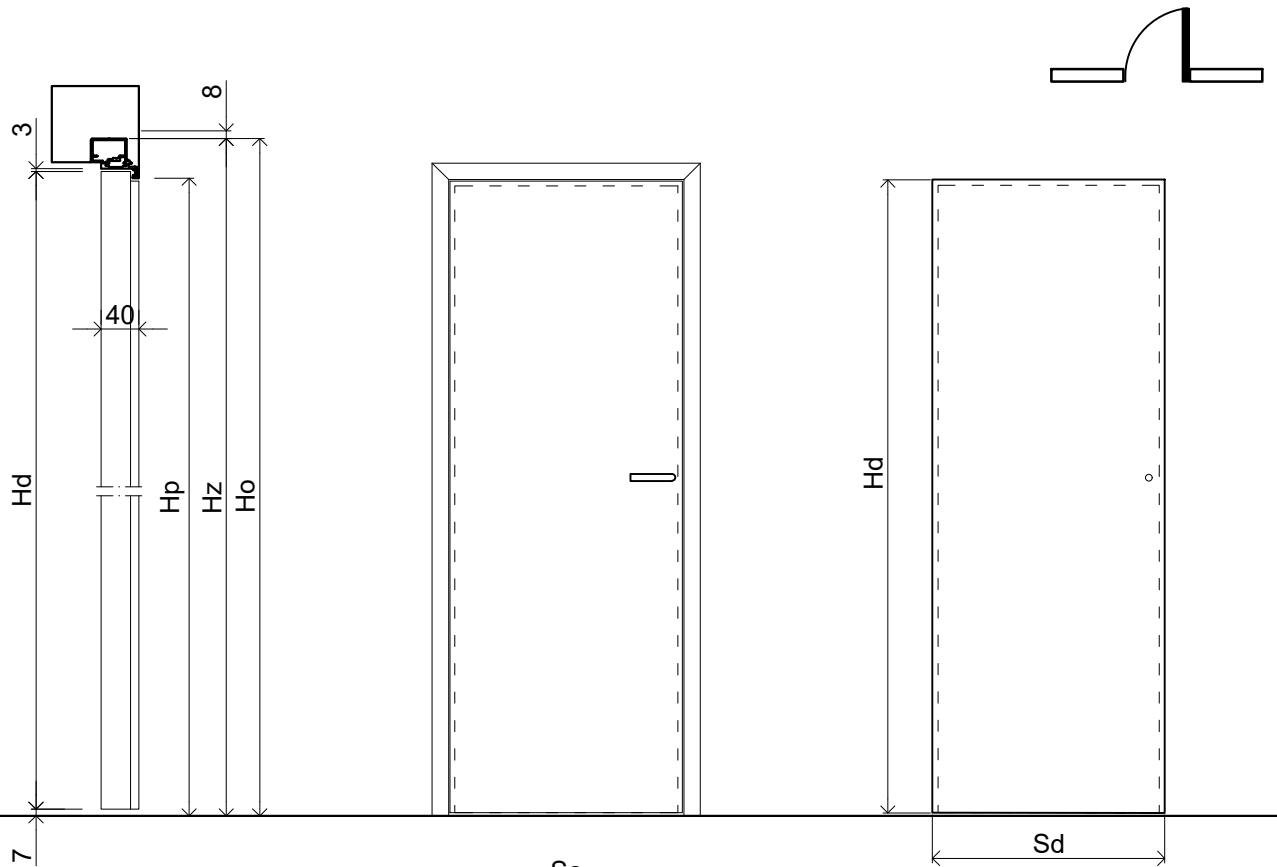

GREEN DOOR '40 opened inward

Aluminum hidden door frame for leaves 40 mm

Standard dimensions for doors opened inward*

Door leaf height Hd [mm]	Wall opening height Ho [mm]	External height of door frame Hz [mm]	Passageway height Hp [mm]
2030	2080	2072	2030
2230	2280	2272	2230
2430	2480	2472	2430

Door leaf width Sd [mm]	Wall opening width So [mm]	External width of door frame Sz [mm]	Passageway width Sp [mm]
720	800	790	705
820	900	890	805
920	1000	990	905

* the availability of individual heights depends on the leaf filling used