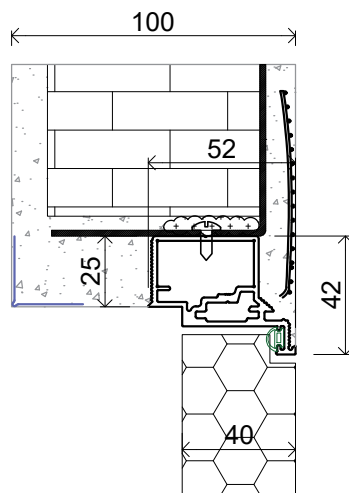

GREEN DOOR '40 opened inward

Aluminum hidden door frame for leaves 40 mm

Standard dimensions for doors opened inward*

Door leaf height Hd [mm]	Wall opening height Ho [mm]	External height of door frame Hz [mm]	Passageway height Hp [mm]
2030	2080	2072	2030
2230	2280	2272	2230
2430	2480	2472	2430

Door leaf width Sd [mm]	Wall opening width So [mm]	External width of door frame Sz [mm]	Passageway width Sp [mm]
720	800	790	705
820	900	890	805
920	1000	990	905

* the availability of individual heights depends on the leaf filling used