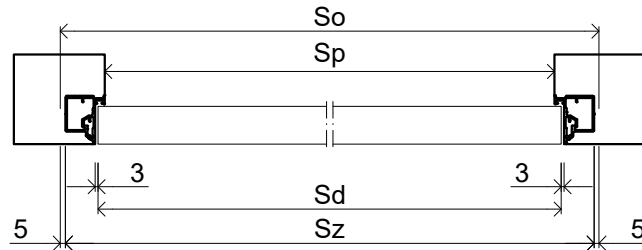

# GREEN DOOR '40 opened outward

Aluminum hidden door frame for leaves 40 mm

Standard dimensions for doors opened outward\*

| Door leaf height Hd [mm] | Wall opening height Ho [mm] | External height of door frame Hz [mm] | Passageway height Hp [mm] |
|--------------------------|-----------------------------|---------------------------------------|---------------------------|
| 2020                     | 2080                        | 2062                                  | 2020                      |
| 2220                     | 2280                        | 2262                                  | 2220                      |
| 2420                     | 2480                        | 2462                                  | 2420                      |

| Door leaf width Sd [mm] | Wall opening width So [mm] | External width of door frame Sz [mm] | Passageway width Sp [mm] |
|-------------------------|----------------------------|--------------------------------------|--------------------------|
| 720                     | 800                        | 790                                  | 705                      |
| 820                     | 900                        | 890                                  | 805                      |
| 920                     | 1000                       | 990                                  | 905                      |

\* the availability of individual heights depends on the leaf filling used