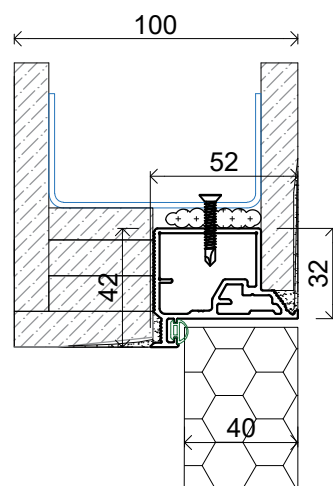

# GREEN DOOR '40 opened outward

Aluminum hidden door frame for leaves 40 mm

Standard dimensions for doors opened outward\*

| Door leaf height Hd [mm] | Wall opening height Ho [mm] | External height of door frame Hz [mm] | Passageway height Hp [mm] |
|--------------------------|-----------------------------|---------------------------------------|---------------------------|
| 2020                     | 2080                        | 2062                                  | 2020                      |
| 2220                     | 2280                        | 2262                                  | 2220                      |
| 2420                     | 2480                        | 2462                                  | 2420                      |

| Door leaf width Sd [mm] | Wall opening width So [mm] | External width of door frame Sz [mm] | Passageway width Sp [mm] |
|-------------------------|----------------------------|--------------------------------------|--------------------------|
| 720                     | 800                        | 790                                  | 705                      |
| 820                     | 900                        | 890                                  | 805                      |
| 920                     | 1000                       | 990                                  | 905                      |

\* the availability of individual heights depends on the leaf filling used