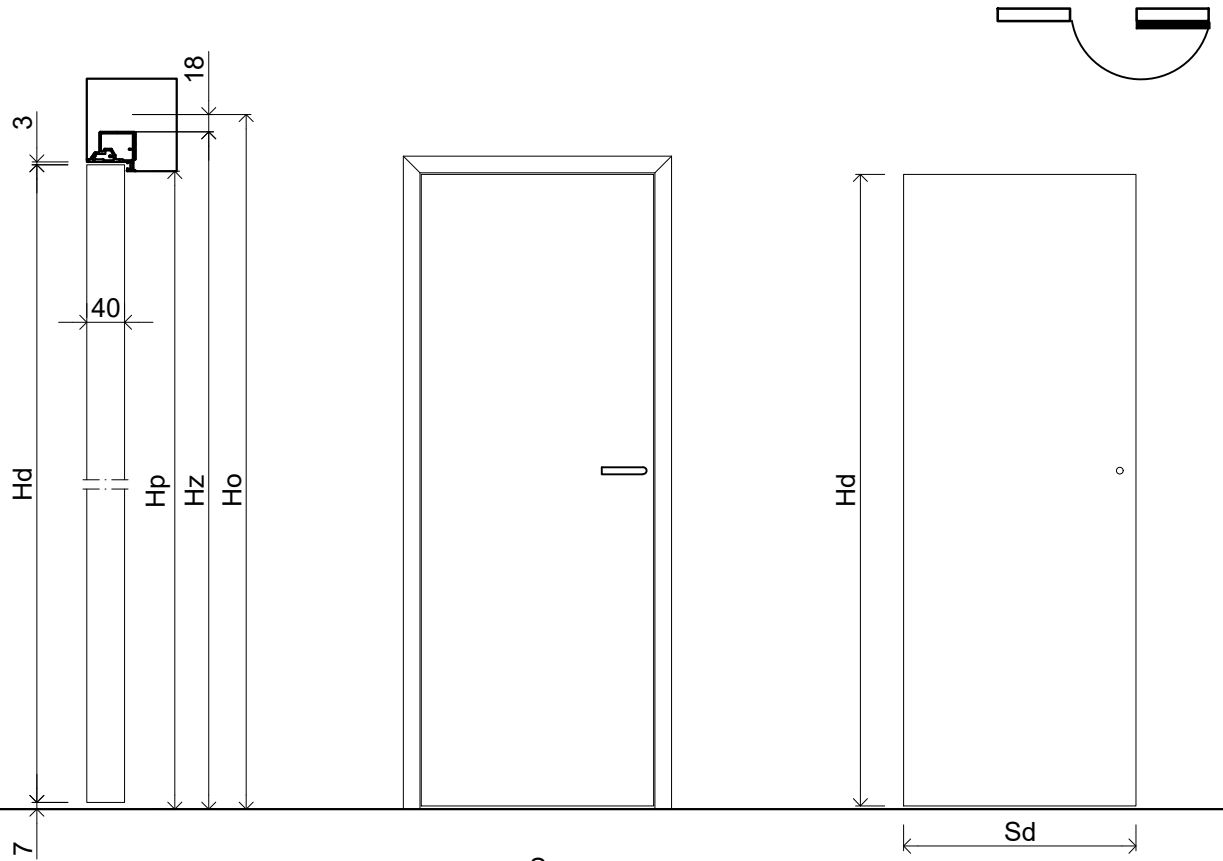

# GREEN DOOR '40 opened outward

Aluminum hidden door frame for leaves 40 mm

Standard dimensions for doors opened outward\*

| Door leaf height Hd [mm] | Wall opening height Ho [mm] | External height of door frame Hz [mm] | Passageway height Hp [mm] |
|--------------------------|-----------------------------|---------------------------------------|---------------------------|
| 2020                     | 2080                        | 2062                                  | 2020                      |
| 2220                     | 2280                        | 2262                                  | 2220                      |
| 2420                     | 2480                        | 2462                                  | 2420                      |

| Door leaf width Sd [mm] | Wall opening width So [mm] | External width of door frame Sz [mm] | Passageway width Sp [mm] |
|-------------------------|----------------------------|--------------------------------------|--------------------------|
| 720                     | 800                        | 790                                  | 705                      |
| 820                     | 900                        | 890                                  | 805                      |
| 920                     | 1000                       | 990                                  | 905                      |