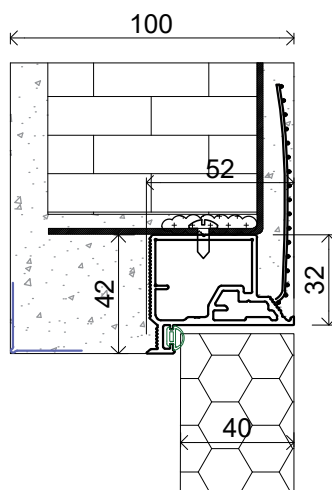

# GREEN DOOR '40 opened outward

Aluminum hidden door frame for leaves 40 mm

Standard dimensions for doors opened outward\*

| Door leaf height Hd [mm] | Wall opening height Ho [mm] | External height of door frame Hz [mm] | Passageway height Hp [mm] |
|--------------------------|-----------------------------|---------------------------------------|---------------------------|
| 2020                     | 2080                        | 2062                                  | 2020                      |
| 2220                     | 2280                        | 2262                                  | 2220                      |
| 2420                     | 2480                        | 2462                                  | 2420                      |

| Door leaf width Sd [mm] | Wall opening width So [mm] | External width of door frame Sz [mm] | Passageway width Sp [mm] |
|-------------------------|----------------------------|--------------------------------------|--------------------------|
| 720                     | 800                        | 790                                  | 705                      |
| 820                     | 900                        | 890                                  | 805                      |
| 920                     | 1000                       | 990                                  | 905                      |

\* the availability of individual heights depends on the leaf filling used