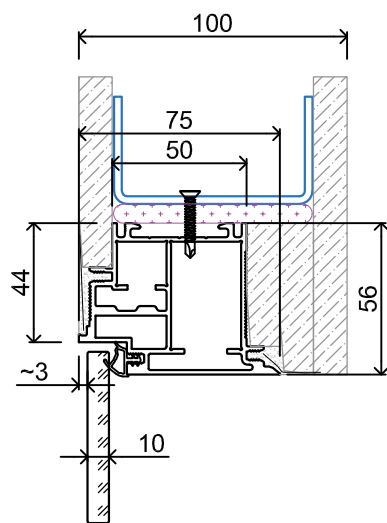

single

standard dimensions

Door leaf height Hd [mm]	Wall opening height Ho [mm]	External height of door frame Hz [mm]	Passageway height Hp [mm]
2020	2085	2075	2018
2200	2265	2255	2198
2400	2465	2455	2198

Module	Door leaf width Sd [mm]	Wall opening width So [mm]	External width of door frame Sz [mm]	Passageway width Sp [mm]
80	720	830	816	703
90	820	930	916	803
100	920	1030	1016	903