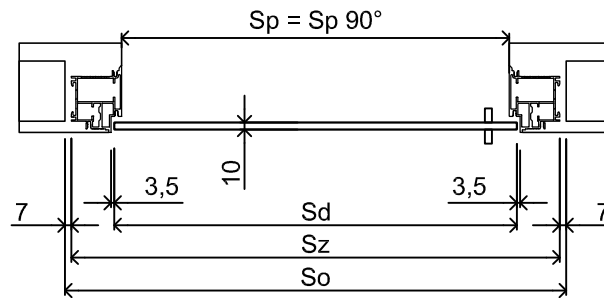

single

standard dimensions

Door leaf height Hd [mm]	Wall opening height Ho [mm]	External height of door frame Hz [mm]	Passageway height Hp [mm]
2020	2085	2075	2018
2200	2265	2255	2198
2400	2465	2455	2198

Module	Door leaf width Sd [mm]	Wall opening width So [mm]	External width of door frame Sz [mm]	Passageway width Sp [mm]
80	720	830	816	703
90	820	930	916	803
100	920	1030	1016	903