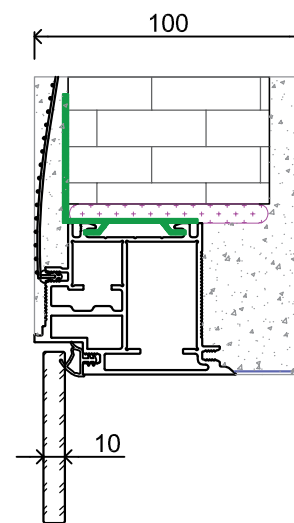

single

standard dimensions

Door leaf height Hd [mm]	Wall opening height Ho [mm]	External height of door frame Hz [mm]	Passageway height Hp [mm]
2020	2085	2075	2018
2200	2265	2255	2198
2400	2465	2455	2198

Module	Door leaf width Sd [mm]	Wall opening width So [mm]	External width of door frame Sz [mm]	Passageway width Sp [mm]
80	720	830	816	703
90	820	930	916	803
100	920	1030	1016	903