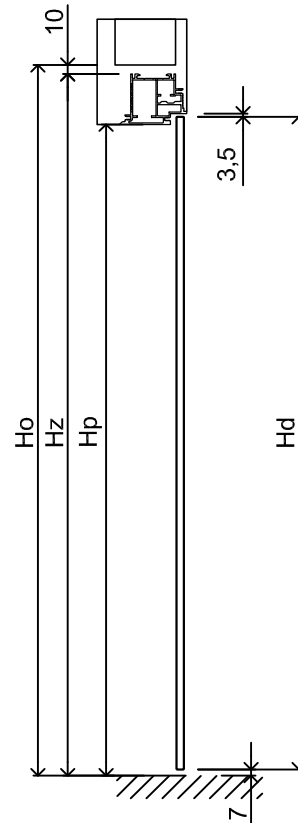

single

standard dimensions

Door leaf height Hd [mm]	Wall opening height Ho [mm]	External height of door frame Hz [mm]	Passageway height Hp [mm]
2020	2085	2075	2018
2200	2265	2255	2198
2400	2465	2455	2198

Module	Door leaf width Sd [mm]	Wall opening width So [mm]	External width of door frame Sz [mm]	Passageway width Sp [mm]
80	720	830	816	703
90	820	930	916	803
100	920	1030	1016	903